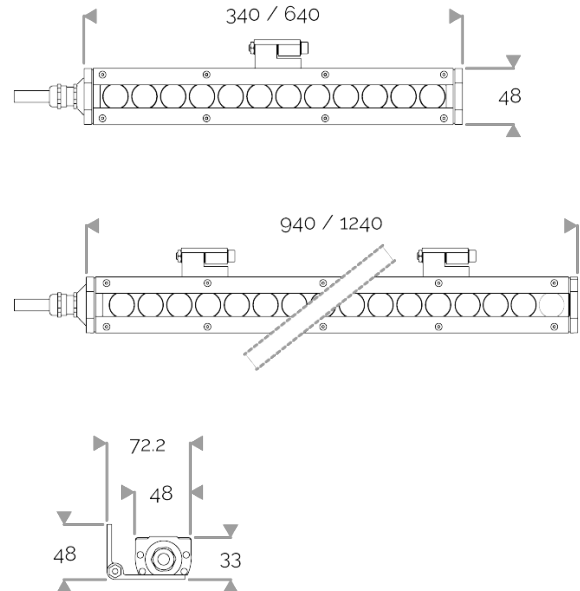

X-LINE MINI - LED every 25mm

820-2330 X-LINE MINI 12 700mA cold white 6500K 47x8° L340mm 12W IP66

APPLICATION

High-power LED luminaire for architectural outdoor lighting. DO NOT RECESS.
Backlight or accentuation light for use on cornices, rooves, diffused surfaces, walls, columns etc...

LIGHTING FEATURES

CRI70. High-power LED luminaire. LED spacing 1 LED every 25 mm. Monochrome version, RGB MIX or WHITE MIX.

ELECTRICAL FEATURES

Luminaires are wired in series with a 700mA power supply + 10 kV/5 kA surge protector. Control is to be specified when ordering. Default cable length 1.5m.

MECHANICAL FEATURES

IP66, IK07. Anodized aluminium profile. Clear PMMA. Silicone gasket. Delta Seal® treated stainless steel fasteners. Glare shield comes in raw aluminium with the RAL colour to be specified.
Weights: 340mm: 0,75 kg. 640mm: 1,4 kg. 940mm: 2 kg. 1240mm: 2,5 kg.

POWER

Product Led Power (W)	12,1
-----------------------	------