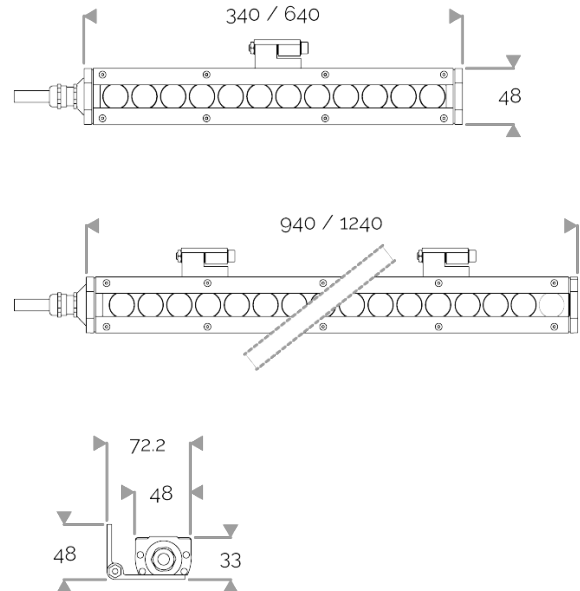

X-LINE MINI - LED every 25mm

820-2355 X-LINE MINI 24 700mA cold white 6500K 47x8° L640mm 24W IP66

APPLICATION

High-power LED luminaire for architectural outdoor lighting. DO NOT RECESS.
Backlight or accentuation light for use on cornices, rooves, diffused surfaces, walls, columns etc...

LIGHTING FEATURES

CRI70. High-power LED luminaire. LED spacing 1 LED every 25 mm. Monochrome version, RGB MIX or WHITE MIX.

ELECTRICAL FEATURES

Luminaires are wired in series with a 700mA power supply + 10 kV/5 kA surge protector. Control is to be specified when ordering. Default cable length 1.5m.

MECHANICAL FEATURES

IP66, IK07. Anodized aluminium profile. Clear PMMA. Silicone gasket. Delta Seal® treated stainless steel fasteners. Glare shield comes in raw aluminium with the RAL colour to be specified.
Weights: 340mm: 0,75 kg. 640mm: 1,4 kg. 940mm: 2 kg. 1240mm: 2,5 kg.

POWER

Product Led Power (W)	24,2
-----------------------	------