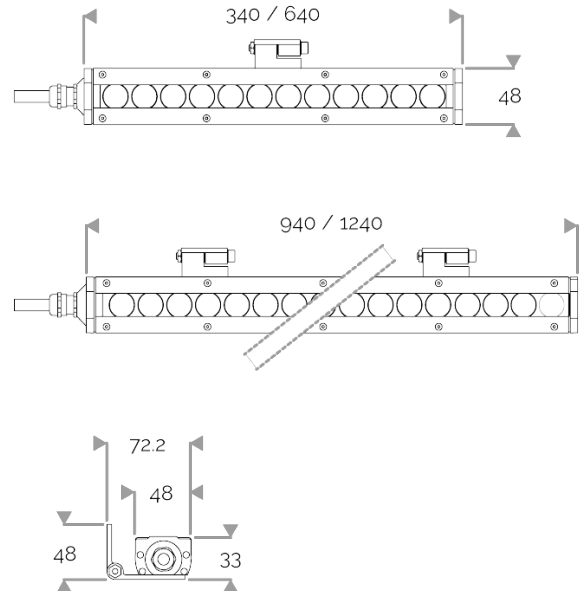

X-LINE MINI - LED every 25mm

820-2365 X-LINE MINI 36 700mA cold white 6500K 2x10° L940mm 36W IP66

APPLICATION

High-power LED luminaire for architectural outdoor lighting. DO NOT RECESS.
Backlight or accentuation light for use on cornices, rooves, diffused surfaces, walls, columns etc...

LIGHTING FEATURES

CRI70. High-power LED luminaire. LED spacing 1 LED every 25 mm. Monochrome version, RGB MIX or WHITE MIX.

ELECTRICAL FEATURES

Luminaires are wired in series with a 700mA power supply + 10 kV/5 kA surge protector. Control is to be specified when ordering. Default cable length 1.5m.

MECHANICAL FEATURES

IP66, IK07. Anodized aluminium profile. Clear PMMA. Silicone gasket. Delta Seal® treated stainless steel fasteners. Glare shield comes in raw aluminium with the RAL colour to be specified.
Weights: 340mm: 0,75 kg. 640mm: 1,4 kg. 940mm: 2 kg. 1240mm: 2,5 kg.

POWER

Product Led Power (W)	36,4
-----------------------	------