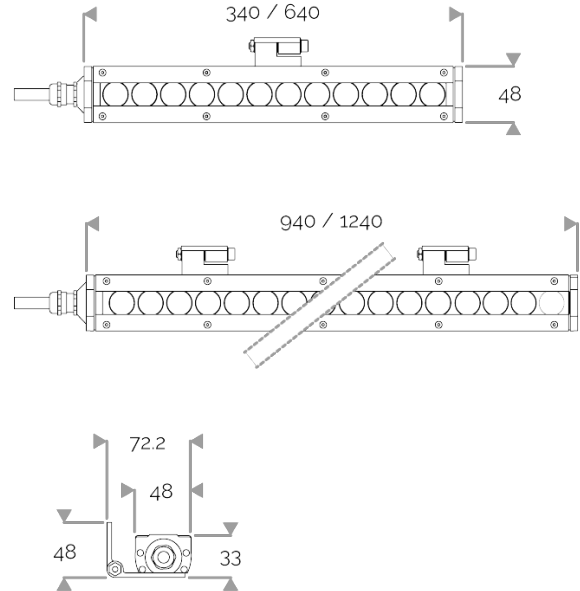

X-LINE MINI - LED every 25mm

820-2375 X-LINE MINI 36 700mA cold white 6500K 2x22.5° L940mm 36W IP66

APPLICATION

High-power LED luminaire for architectural outdoor lighting. DO NOT RECESS.
Backlight or accentuation light for use on cornices, rooves, diffused surfaces, walls, columns etc...

LIGHTING FEATURES

CRI70. High-power LED luminaire. LED spacing 1 LED every 25 mm. Monochrome version, RGB MIX or WHITE MIX.

ELECTRICAL FEATURES

Luminaires are wired in series with a 700mA power supply + 10 kV/5 kA surge protector. Control is to be specified when ordering. Default cable length 1.5m.

MECHANICAL FEATURES

IP66, IK07. Anodized aluminium profile. Clear PMMA. Silicone gasket. Delta Seal® treated stainless steel fasteners. Glare shield comes in raw aluminium with the RAL colour to be specified.
Weights: 340mm: 0,75 kg. 640mm: 1,4 kg. 940mm: 2 kg. 1240mm: 2,5 kg.

POWER

Product Led Power (W)	36,4
-----------------------	------