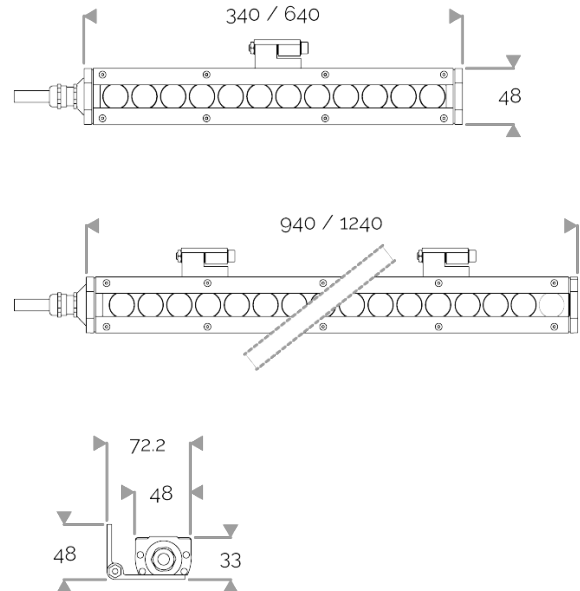

## X-LINE MINI - LED every 25mm

820-2650 X-LINE MINI 24 700mA royal blue 2x22.5° L640mm 24W IP66

### LIGHTING FEATURES

CRI70. High-power LED luminaire. LED spacing 1 LED every 25 mm. Monochrome version, RGB MIX or WHITE MIX.

### ELECTRICAL FEATURES

Luminaires are wired in series with a 700mA power supply + 10 kV/5 kA surge protector. Control is to be specified when ordering. Default cable length 1.5m.

### MECHANICAL FEATURES

IP66, IK07. Anodized aluminium profile. Clear PMMA. Silicone gasket. Delta Seal® treated stainless steel fasteners. Glare shield comes in raw aluminium with the RAL colour to be specified.  
Weights: 340mm: 0,75 kg. 640mm: 1,4 kg. 940mm: 2 kg. 1240mm: 2,5 kg.