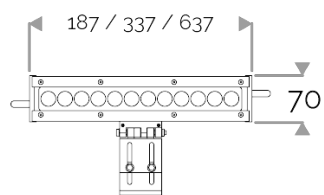

**X-LINE<sup>3</sup> - LED every 25mm - 6W to 60W - up to 6210 lm - 187 mm to 1537 mm**  
**821-3010-HT X-LINE<sup>3</sup> 6 230V warm white 2700K 2x5° L187mm 3W IP66**

**X-LINE<sup>3</sup> - LED every 25mm - 6W to 60W - up to 6210 lm - 187 mm to 1537 mm**  
**821-3010-HT X-LINE<sup>3</sup> 6 230V warm white 2700K 2x5° L187mm 3W IP66**

CRI70. High-power LED luminaire. Monochrome version, RGB MIX or WHITE MIX.

**ELECTRICAL FEATURES**

230V mains connection. Integrated driver. Built-in 10 kV/5 kA surge protection. Control to be specified when ordering. Default cable length 1.5m. DMX version contains the plug and socket CONNECT SYSTEM for easy installation.

**CABLES USED**

Fixed version: HO7RN-F 3G1,5mm<sup>2</sup> cable: phase (brown), neutral (blue) & ground (green/yellow). Length: 150cm.

DMX version: CONNECT SYSTEM cable. Length: 50cm.

DALI version: HO7RN-F 3G1,5mm<sup>2</sup> cable: phase (brown), neutral (blue) & ground (green/yellow) + 2x0,5mm<sup>2</sup> cable: black- and red+. Length: 150cm.

**MECHANICAL FEATURES**

IP66, IK06. Anodized aluminium profile. Clear PMMA. Silicone gasket. Product is mounted on two anodized aluminium brackets. Delta Seal® treated stainless steel fasteners. Glare shield comes in raw aluminium with the RAL colour to be specified. Weights: 187mm: 0,9 kg. 337mm: 1,5 kg. 637mm: 2,5 kg. 937mm: 3,5 kg. 1237mm: 5 kg. 1537mm: 6 kg.