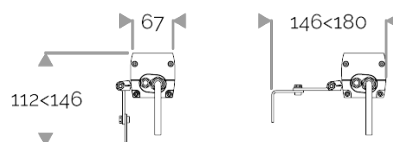

**X-LINE<sup>3</sup> - LED every 25mm - 6W to 60W - up to 6210 lm - 187 mm to 1537 mm**  
**821-3010-HT X-LINE<sup>3</sup> 6 230V warm white 2700K 2x5° L187mm 3W IP66**

**X-LINE<sup>3</sup> - LED every 25mm - 6W to 60W - up to 6210 lm - 187 mm to 1537 mm**  
**821-3010-HT X-LINE<sup>3</sup> 6 230V warm white 2700K 2x5° L187mm 3W IP66**

CRI70. High-power LED luminaire. Monochrome version, RGB MIX or WHITE MIX.

**ELECTRICAL FEATURES**

230V mains connection. Integrated driver. Built-in 10 kV/5 kA surge protection. Control to be specified when ordering. Default cable length 1.5m. DMX version contains the plug and socket CONNECT SYSTEM for easy installation.

**CABLES USED**

Fixed version: HO7RN-F 3G1,5mm<sup>2</sup> cable: phase (brown), neutral (blue) & ground (green/yellow). Length: 150cm.

DMX version: CONNECT SYSTEM cable. Length: 50cm.

DALI version: HO7RN-F 3G1,5mm<sup>2</sup> cable: phase (brown), neutral (blue) & ground (green/yellow) + 2x0,5mm<sup>2</sup> cable: black- and red+. Length: 150cm.

**MECHANICAL FEATURES**

IP66, IK06. Anodized aluminium profile. Clear PMMA. Silicone gasket. Product is mounted on two anodized aluminium brackets. Delta Seal® treated stainless steel fasteners. Glare shield comes in raw aluminium with the RAL colour to be specified. Weights: 187mm: 0,9 kg. 337mm: 1,5 kg. 637mm: 2,5 kg. 937mm: 3,5 kg. 1237mm: 5 kg. 1537mm: 6 kg.