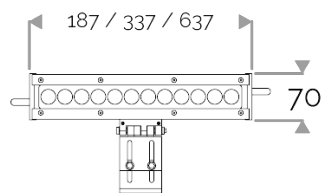

**X-LINE<sup>3</sup> - LED every 25mm - 6W to 60W - up to 6210 lm - 187 mm to 1537 mm**  
**821-3035-HT X-LINE<sup>3</sup> 12 230V warm white 2700K 2x5° L337mm 6W IP66**

**X-LINE<sup>3</sup> - LED every 25mm - 6W to 60W - up to 6210 lm - 187 mm to 1537 mm**  
**821-3035-HT X-LINE<sup>3</sup> 12 230V warm white 2700K 2x5° L337mm 6W IP66**

CRI70. High-power LED luminaire. Monochrome version, RGB MIX or WHITE MIX.

**ELECTRICAL FEATURES**

230V mains connection. Integrated driver. Built-in 10 kV/5 kA surge protection. Control to be specified when ordering. Default cable length 1.5m. DMX version contains the plug and socket CONNECT SYSTEM for easy installation.

**CABLES USED**

Fixed version: HO7RN-F 3G1,5mm<sup>2</sup> cable: phase (brown), neutral (blue) & ground (green/yellow). Length: 150cm.

DMX version: CONNECT SYSTEM cable. Length: 50cm.

DALI version: HO7RN-F 3G1,5mm<sup>2</sup> cable: phase (brown), neutral (blue) & ground (green/yellow) + 2x0,5mm<sup>2</sup> cable: black- and red+. Length: 150cm.

**MECHANICAL FEATURES**

IP66, IK06. Anodized aluminium profile. Clear PMMA. Silicone gasket. Product is mounted on two anodized aluminium brackets. Delta Seal® treated stainless steel fasteners. Glare shield comes in raw aluminium with the RAL colour to be specified. Weights: 187mm: 0,9 kg. 337mm: 1,5 kg. 637mm: 2,5 kg. 937mm: 3,5 kg. 1237mm: 5 kg. 1537mm: 6 kg.