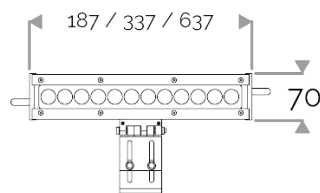

**X-LINE<sup>3</sup> - LED every 25mm - 6W to 60W - up to 6210 lm - 187 mm to 1537 mm**  
**821-3065-HT X-LINE<sup>3</sup> 24 230V warm white 2700K 2x15° L637mm 12W IP66**

## X-LINE<sup>3</sup> - LED every 25mm - 6W to 60W - up to 6210 lm - 187 mm to 1537 mm

#### MECHANICAL FEATURES

IP66, IK06. Anodized aluminium profile. Clear PMMA. Silicone gasket. Product is mounted on two anodized aluminium brackets. Delta Seal® treated stainless steel fasteners. Glare shield comes in raw aluminium with the RAL colour to be specified. Weights: 187mm: 0,9 kg. 337mm: 1,5 kg. 637mm: 2,5 kg. 937mm: 3,5 kg. 1237mm: 5 kg. 1537mm: 6 kg.