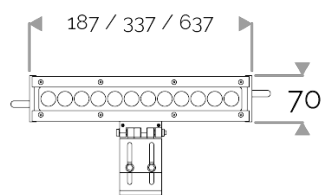

X-LINE³ - LED every 25mm - 6W to 60W - up to 6210 lm - 187 mm to 1537 mm
821-3070-HT X-LINE³ 24 230V warm white 2700K 2x22.5° L637mm 12W IP66

X-LINE³ - LED every 25mm - 6W to 60W - up to 6210 lm - 187 mm to 1537 mm

LIGHTING FEATURES

CRI70. High-power LED luminaire. Monochrome version, RGB MIX or WHITE MIX.

ELECTRICAL FEATURES

230V mains connection. Integrated driver. Built-in 10 kV/5 kA surge protection. Control to be specified when ordering. Default cable length 1.5m. DMX version contains the plug and socket CONNECT SYSTEM for easy installation.

CABLES USED

Fixed version: HO7RN-F 3G1,5mm² cable: phase (brown), neutral (blue) & ground (green/yellow). Length: 150cm.

DMX version: CONNECT SYSTEM cable. Length: 50cm.

DALI version: HO7RN-F 3G1,5mm² cable: phase (brown), neutral (blue) & ground (green/yellow) + 2x0.5mm² cable: black- and red+. Length: 150cm.

MECHANICAL FEATURES

IP66, IK06. Anodized aluminium profile. Clear PMMA. Silicone gasket. Product is mounted on two anodized aluminium brackets. Delta Seal® treated stainless steel fasteners. Glare shield comes in raw aluminium with the RAL colour to be specified. Weights: 187mm: 0,9 kg. 337mm: 1,5 kg. 637mm: 2,5 kg. 937mm: 3,5 kg. 1237mm: 5 kg. 1537mm: 6 kg.