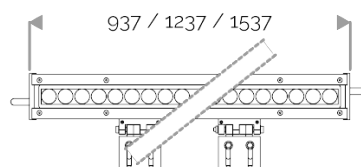

X-LINE³ - LED every 25mm - 6W to 60W - up to 6210 lm - 187 mm to 1537 mm
821-3070-HT X-LINE³ 24 230V warm white 2700K 2x22.5° L637mm 12W IP66

X-LINE³ - LED every 25mm - 6W to 60W - up to 6210 lm - 187 mm to 1537 mm

LIGHTING FEATURES

CRI70. High-power LED luminaire. Monochrome version, RGB MIX or WHITE MIX.

ELECTRICAL FEATURES

230V mains connection. Integrated driver. Built-in 10 kV/5 kA surge protection. Control to be specified when ordering. Default cable length 1.5m. DMX version contains the plug and socket CONNECT SYSTEM for easy installation.

CABLES USED

Fixed version: HO7RN-F 3G1,5mm² cable: phase (brown), neutral (blue) & ground (green/yellow). Length: 150cm.

DMX version: CONNECT SYSTEM cable. Length: 50cm.

DALI version: HO7RN-F 3G1,5mm² cable: phase (brown), neutral (blue) & ground (green/yellow) + 2x0.5mm² cable: black- and red+. Length: 150cm.

MECHANICAL FEATURES

IP66, IK06. Anodized aluminium profile. Clear PMMA. Silicone gasket. Product is mounted on two anodized aluminium brackets. Delta Seal® treated stainless steel fasteners. Glare shield comes in raw aluminium with the RAL colour to be specified. Weights: 187mm: 0,9 kg. 337mm: 1,5 kg. 637mm: 2,5 kg. 937mm: 3,5 kg. 1237mm: 5 kg. 1537mm: 6 kg.