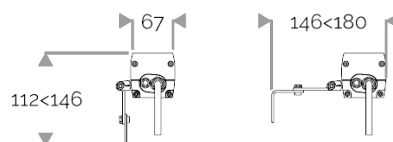

X-LINE³ - LED every 25mm - 6W to 60W - up to 6210 lm - 187 mm to 1537 mm
821-3070-HT X-LINE³ 24 230V warm white 2700K 2x22.5° L637mm 12W IP66

X-LINE³ - LED every 25mm - 6W to 60W - up to 6210 lm - 187 mm to 1537 mm

LIGHTING FEATURES

CRI70. High-power LED luminaire. Monochrome version, RGB MIX or WHITE MIX.

ELECTRICAL FEATURES

230V mains connection. Integrated driver. Built-in 10 kV/5 kA surge protection. Control to be specified when ordering. Default cable length 1.5m. DMX version contains the plug and socket CONNECT SYSTEM for easy installation.

CABLES USED

Fixed version: HO7RN-F 3G1,5mm² cable: phase (brown), neutral (blue) & ground (green/yellow). Length: 150cm.

DMX version: CONNECT SYSTEM cable. Length: 50cm.

DALI version: HO7RN-F 3G1,5mm² cable: phase (brown), neutral (blue) & ground (green/yellow) + 2x0.5mm² cable: black- and red+. Length: 150cm.

MECHANICAL FEATURES

IP66, IK06. Anodized aluminium profile. Clear PMMA. Silicone gasket. Product is mounted on two anodized aluminium brackets. Delta Seal® treated stainless steel fasteners. Glare shield comes in raw aluminium with the RAL colour to be specified. Weights: 187mm: 0,9 kg. 337mm: 1,5 kg. 637mm: 2,5 kg. 937mm: 3,5 kg. 1237mm: 5 kg. 1537mm: 6 kg.