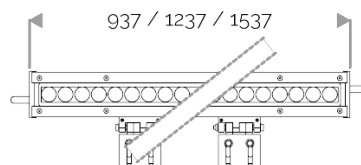

**X-LINE<sup>3</sup> - LED every 25mm - 6W to 60W - up to 6210 lm - 187 mm to 1537 mm**  
**821-3105-HT X-LINE<sup>3</sup> 48 230V warm white 2700K 2x2° L1237mm 24W IP66**

**X-LINE<sup>3</sup> - LED every 25mm - 6W to 60W - up to 6210 lm - 187 mm to 1537 mm**  
**821-3105-HT X-LINE<sup>3</sup> 48 230V warm white 2700K 2x2° L1237mm 24W IP66**

CRI70. High-power LED luminaire. Monochrome version, RGB MIX or WHITE MIX.

**ELECTRICAL FEATURES**

230V mains connection. Integrated driver. Built-in 10 kV/5 kA surge protection. Control to be specified when ordering. Default cable length 1.5m. DMX version contains the plug and socket CONNECT SYSTEM for easy installation.

**CABLES USED**

Fixed version: HO7RN-F 3G1,5mm<sup>2</sup> cable: phase (brown), neutral (blue) & ground (green/yellow). Length: 150cm.

DMX version: CONNECT SYSTEM cable. Length: 50cm.

DALI version: HO7RN-F 3G1,5mm<sup>2</sup> cable: phase (brown), neutral (blue) & ground (green/yellow) + 2x0,5mm<sup>2</sup> cable: black- and red+. Length: 150cm.

**MECHANICAL FEATURES**

IP66, IK06. Anodized aluminium profile. Clear PMMA. Silicone gasket. Product is mounted on two anodized aluminium brackets. Delta Seal® treated stainless steel fasteners. Glare shield comes in raw aluminium with the RAL colour to be specified. Weights: 187mm: 0,9 kg. 337mm: 1,5 kg. 637mm: 2,5 kg. 937mm: 3,5 kg. 1237mm: 5 kg. 1537mm: 6 kg.