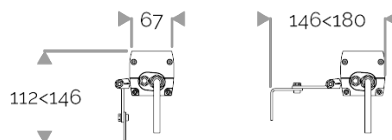

**X-LINE<sup>3</sup> - LED every 25mm - 6W to 60W - up to 6210 lm - 187 mm to 1537 mm**  
**821-3105-HT X-LINE<sup>3</sup> 48 230V warm white 2700K 2x2° L1237mm 24W IP66**

**X-LINE<sup>3</sup> - LED every 25mm - 6W to 60W - up to 6210 lm - 187 mm to 1537 mm**  
**821-3105-HT X-LINE<sup>3</sup> 48 230V warm white 2700K 2x2° L1237mm 24W IP66**

CRI70. High-power LED luminaire. Monochrome version, RGB MIX or WHITE MIX.

**ELECTRICAL FEATURES**

230V mains connection. Integrated driver. Built-in 10 kV/5 kA surge protection. Control to be specified when ordering. Default cable length 1.5m. DMX version contains the plug and socket CONNECT SYSTEM for easy installation.

**CABLES USED**

Fixed version: HO7RN-F 3G1,5mm<sup>2</sup> cable: phase (brown), neutral (blue) & ground (green/yellow). Length: 150cm.

DMX version: CONNECT SYSTEM cable. Length: 50cm.

DALI version: HO7RN-F 3G1,5mm<sup>2</sup> cable: phase (brown), neutral (blue) & ground (green/yellow) + 2x0,5mm<sup>2</sup> cable: black- and red+. Length: 150cm.

**MECHANICAL FEATURES**

IP66, IK06. Anodized aluminium profile. Clear PMMA. Silicone gasket. Product is mounted on two anodized aluminium brackets. Delta Seal® treated stainless steel fasteners. Glare shield comes in raw aluminium with the RAL colour to be specified. Weights: 187mm: 0,9 kg. 337mm: 1,5 kg. 637mm: 2,5 kg. 937mm: 3,5 kg. 1237mm: 5 kg. 1537mm: 6 kg.