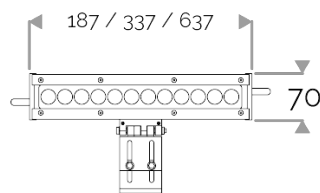

**X-LINE<sup>3</sup> - LED every 25mm - 6W to 60W - up to 6210 lm - 187 mm to 1537 mm**  
**821-3105-HT X-LINE<sup>3</sup> 48 230V warm white 2700K 2x2° L1237mm 24W IP66**

**X-LINE<sup>3</sup> - LED every 25mm - 6W to 60W - up to 6210 lm - 187 mm to 1537 mm**  
**821-3105-HT X-LINE<sup>3</sup> 48 230V warm white 2700K 2x2° L1237mm 24W IP66**

CRI70. High-power LED luminaire. Monochrome version, RGB MIX or WHITE MIX.

**ELECTRICAL FEATURES**

230V mains connection. Integrated driver. Built-in 10 kV/5 kA surge protection. Control to be specified when ordering. Default cable length 1.5m. DMX version contains the plug and socket CONNECT SYSTEM for easy installation.

**CABLES USED**

Fixed version: HO7RN-F 3G1,5mm<sup>2</sup> cable: phase (brown), neutral (blue) & ground (green/yellow). Length: 150cm.

DMX version: CONNECT SYSTEM cable. Length: 50cm.

DALI version: HO7RN-F 3G1,5mm<sup>2</sup> cable: phase (brown), neutral (blue) & ground (green/yellow) + 2x0,5mm<sup>2</sup> cable: black- and red+. Length: 150cm.

**MECHANICAL FEATURES**

IP66, IK06. Anodized aluminium profile. Clear PMMA. Silicone gasket. Product is mounted on two anodized aluminium brackets. Delta Seal® treated stainless steel fasteners. Glare shield comes in raw aluminium with the RAL colour to be specified. Weights: 187mm: 0,9 kg. 337mm: 1,5 kg. 637mm: 2,5 kg. 937mm: 3,5 kg. 1237mm: 5 kg. 1537mm: 6 kg.