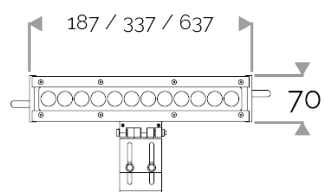

X-LINE³ - LED every 25mm - 6W to 60W - up to 6210 lm - 187 mm to 1537 mm
821-3120-HT X-LINE³ 48 230V warm white 2700K 2x22.5° L1237mm 24W IP66

X-LINE³ - LED every 25mm - 6W to 60W - up to 6210 lm - 187 mm to 1537 mm

LIGHTING FEATURES

CRI70. High-power LED luminaire. Monochrome version, RGB MIX or WHITE MIX.

ELECTRICAL FEATURES

230V mains connection. Integrated driver. Built-in 10 kV/5 kA surge protection. Control to be specified when ordering. Default cable length 1.5m. DMX version contains the plug and socket CONNECT SYSTEM for easy installation.

CABLES USED

Fixed version: HO7RN-F 3G1,5mm² cable: phase (brown), neutral (blue) & ground (green/yellow). Length: 150cm.

DMX version: CONNECT SYSTEM cable. Length: 50cm.

DALI version: HO7RN-F 3G1,5mm² cable: phase (brown), neutral (blue) & ground (green/yellow) + 2x0.5mm² cable: black- and red+. Length: 150cm.

MECHANICAL FEATURES

IP66, IK06. Anodized aluminium profile. Clear PMMA. Silicone gasket. Product is mounted on two anodized aluminium brackets. Delta Seal® treated stainless steel fasteners. Glare shield comes in raw aluminium with the RAL colour to be specified. Weights: 187mm: 0,9 kg. 337mm: 1,5 kg. 637mm: 2,5 kg. 937mm: 3,5 kg. 1237mm: 5 kg. 1537mm: 6 kg.