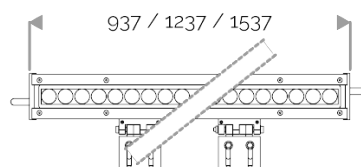

X-LINE³ - LED every 25mm - 6W to 60W - up to 6210 lm - 187 mm to 1537 mm
821-3120-HT X-LINE³ 48 230V warm white 2700K 2x22.5° L1237mm 24W IP66

X-LINE³ - LED every 25mm - 6W to 60W - up to 6210 lm - 187 mm to 1537 mm

LIGHTING FEATURES

CRI70. High-power LED luminaire. Monochrome version, RGB MIX or WHITE MIX.

ELECTRICAL FEATURES

230V mains connection. Integrated driver. Built-in 10 kV/5 kA surge protection. Control to be specified when ordering. Default cable length 1.5m. DMX version contains the plug and socket CONNECT SYSTEM for easy installation.

CABLES USED

Fixed version: HO7RN-F 3G1,5mm² cable: phase (brown), neutral (blue) & ground (green/yellow). Length: 150cm.

DMX version: CONNECT SYSTEM cable. Length: 50cm.

DALI version: HO7RN-F 3G1,5mm² cable: phase (brown), neutral (blue) & ground (green/yellow) + 2x0.5mm² cable: black- and red+. Length: 150cm.

MECHANICAL FEATURES

IP66, IK06. Anodized aluminium profile. Clear PMMA. Silicone gasket. Product is mounted on two anodized aluminium brackets. Delta Seal® treated stainless steel fasteners. Glare shield comes in raw aluminium with the RAL colour to be specified. Weights: 187mm: 0,9 kg. 337mm: 1,5 kg. 637mm: 2,5 kg. 937mm: 3,5 kg. 1237mm: 5 kg. 1537mm: 6 kg.