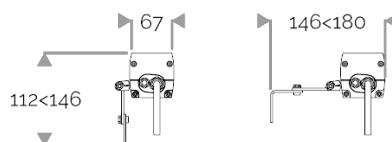

X-LINE³ - LED every 25mm - 6W to 60W - up to 6210 lm - 187 mm to 1537 mm
821-3120-HT X-LINE³ 48 230V warm white 2700K 2x22.5° L1237mm 24W IP66

X-LINE³ - LED every 25mm - 6W to 60W - up to 6210 lm - 187 mm to 1537 mm

LIGHTING FEATURES

CRI70. High-power LED luminaire. Monochrome version, RGB MIX or WHITE MIX.

ELECTRICAL FEATURES

230V mains connection. Integrated driver. Built-in 10 kV/5 kA surge protection. Control to be specified when ordering. Default cable length 1.5m. DMX version contains the plug and socket CONNECT SYSTEM for easy installation.

CABLES USED

Fixed version: HO7RN-F 3G1,5mm² cable: phase (brown), neutral (blue) & ground (green/yellow). Length: 150cm.

DMX version: CONNECT SYSTEM cable. Length: 50cm.

DALI version: HO7RN-F 3G1,5mm² cable: phase (brown), neutral (blue) & ground (green/yellow) + 2x0.5mm² cable: black- and red+. Length: 150cm.

MECHANICAL FEATURES

IP66, IK06. Anodized aluminium profile. Clear PMMA. Silicone gasket. Product is mounted on two anodized aluminium brackets. Delta Seal® treated stainless steel fasteners. Glare shield comes in raw aluminium with the RAL colour to be specified. Weights: 187mm: 0,9 kg. 337mm: 1,5 kg. 637mm: 2,5 kg. 937mm: 3,5 kg. 1237mm: 5 kg. 1537mm: 6 kg.