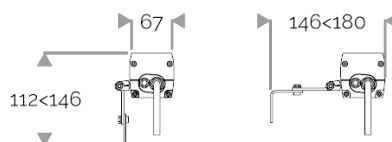

X-LINE³ - LED every 25mm - 6W to 60W - up to 6210 lm - 187 mm to 1537 mm
821-3155-HT X-LINE³ 6 230V warm white 3000K 2x2° L187mm 3W IP66

X-LINE³ - LED every 25mm - 6W to 60W - up to 6210 lm - 187 mm to 1537 mm
821-3155-HT X-LINE³ 6 230V warm white 3000K 2x2° L187mm 3W IP66

ELECTRICAL FEATURES

230V mains connection. Integrated driver. Built-in 10 kV/5 kA surge protection. Control to be specified when ordering. Default cable length 1.5m. DMX version contains the plug and socket CONNECT SYSTEM for easy installation.

CABLES USED

Fixed version: HO7RN-F 3G1,5mm² cable: phase (brown), neutral (blue) & ground (green/yellow). Length: 150cm.

DMX version: CONNECT SYSTEM cable. Length: 50cm.

DALI version: HO7RN-F 3G1,5mm² cable: phase (brown), neutral (blue) & ground (green/yellow) + 2x0,5mm² cable: black- and red+. Length: 150cm.

MECHANICAL FEATURES

IP66, IK06. Anodized aluminium profile. Clear PMMA. Silicone gasket. Product is mounted on two anodized aluminium brackets. Delta Seal® treated stainless steel fasteners. Glare shield comes in raw aluminium with the RAL colour to be specified. Weights: 187mm: 0,9 kg. 337mm: 1,5 kg. 637mm: 2,5 kg. 937mm: 3,5 kg. 1237mm: 5 kg. 1537mm: 6 kg.