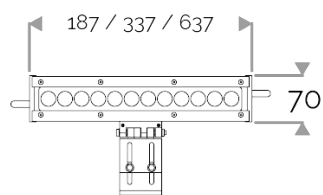

X-LINE³ - LED every 25mm - 6W to 60W - up to 6210 lm - 187 mm to 1537 mm
821-3155-HT X-LINE³ 6 230V warm white 3000K 2x2° L187mm 3W IP66

X-LINE³ - LED every 25mm - 6W to 60W - up to 6210 lm - 187 mm to 1537 mm
821-3155-HT X-LINE³ 6 230V warm white 3000K 2x2° L187mm 3W IP66

ELECTRICAL FEATURES

230V mains connection. Integrated driver. Built-in 10 kV/5 kA surge protection. Control to be specified when ordering. Default cable length 1.5m. DMX version contains the plug and socket CONNECT SYSTEM for easy installation.

CABLES USED

Fixed version: HO7RN-F 3G1,5mm² cable: phase (brown), neutral (blue) & ground (green/yellow). Length: 150cm.

DMX version: CONNECT SYSTEM cable. Length: 50cm.

DALI version: HO7RN-F 3G1,5mm² cable: phase (brown), neutral (blue) & ground (green/yellow) + 2x0,5mm² cable: black- and red+. Length: 150cm.

MECHANICAL FEATURES

IP66, IK06. Anodized aluminium profile. Clear PMMA. Silicone gasket. Product is mounted on two anodized aluminium brackets. Delta Seal® treated stainless steel fasteners. Glare shield comes in raw aluminium with the RAL colour to be specified. Weights: 187mm: 0,9 kg. 337mm: 1,5 kg. 637mm: 2,5 kg. 937mm: 3,5 kg. 1237mm: 5 kg. 1537mm: 6 kg.