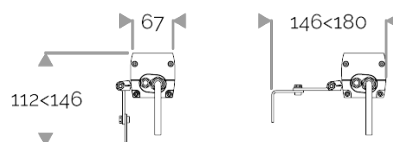

X-LINE³ - LED every 25mm - 6W to 60W - up to 6210 lm - 187 mm to 1537 mm
821-3160-HT X-LINE³ 6 230V warm white 3000K 2x5° L187mm 3W IP66

X-LINE³ - LED every 25mm - 6W to 60W - up to 6210 lm - 187 mm to 1537 mm
821-3160-HT X-LINE³ 6 230V warm white 3000K 2x5° L187mm 3W IP66

ELECTRICAL FEATURES

230V mains connection. Integrated driver. Built-in 10 kV/5 kA surge protection. Control to be specified when ordering. Default cable length 1.5m. DMX version contains the plug and socket CONNECT SYSTEM for easy installation.

CABLES USED

Fixed version: HO7RN-F 3G1,5mm² cable: phase (brown), neutral (blue) & ground (green/yellow). Length: 150cm.

DMX version: CONNECT SYSTEM cable. Length: 50cm.

DALI version: HO7RN-F 3G1,5mm² cable: phase (brown), neutral (blue) & ground (green/yellow) + 2x0.5mm² cable: black- and red+. Length: 150cm.

MECHANICAL FEATURES

IP66, IK06. Anodized aluminium profile. Clear PMMA. Silicone gasket. Product is mounted on two anodized aluminium brackets. Delta Seal® treated stainless steel fasteners. Glare shield comes in raw aluminium with the RAL colour to be specified. Weights: 187mm: 0,9 kg. 337mm: 1,5 kg. 637mm: 2,5 kg. 937mm: 3,5 kg. 1237mm: 5 kg. 1537mm: 6 kg.