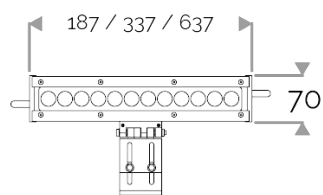

X-LINE³ - LED every 25mm - 6W to 60W - up to 6210 lm - 187 mm to 1537 mm
821-3160-HT X-LINE³ 6 230V warm white 3000K 2x5° L187mm 3W IP66

X-LINE³ - LED every 25mm - 6W to 60W - up to 6210 lm - 187 mm to 1537 mm
821-3160-HT X-LINE³ 6 230V warm white 3000K 2x5° L187mm 3W IP66

ELECTRICAL FEATURES

230V mains connection. Integrated driver. Built-in 10 kV/5 kA surge protection. Control to be specified when ordering. Default cable length 1.5m. DMX version contains the plug and socket CONNECT SYSTEM for easy installation.

CABLES USED

Fixed version: HO7RN-F 3G1,5mm² cable: phase (brown), neutral (blue) & ground (green/yellow). Length: 150cm.

DMX version: CONNECT SYSTEM cable. Length: 50cm.

DALI version: HO7RN-F 3G1,5mm² cable: phase (brown), neutral (blue) & ground (green/yellow) + 2x0.5mm² cable: black- and red+. Length: 150cm.

MECHANICAL FEATURES

IP66, IK06. Anodized aluminium profile. Clear PMMA. Silicone gasket. Product is mounted on two anodized aluminium brackets. Delta Seal® treated stainless steel fasteners. Glare shield comes in raw aluminium with the RAL colour to be specified. Weights: 187mm: 0,9 kg. 337mm: 1,5 kg. 637mm: 2,5 kg. 937mm: 3,5 kg. 1237mm: 5 kg. 1537mm: 6 kg.