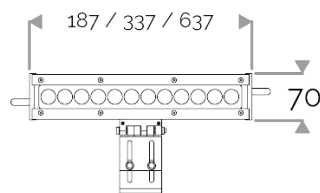

**X-LINE<sup>3</sup> - LED every 25mm - 6W to 60W - up to 6210 lm - 187 mm to 1537 mm**  
**821-3185-HT X-LINE<sup>3</sup> 12 230V warm white 3000K 2x5° L337mm 6W IP66**

**X-LINE<sup>3</sup> - LED every 25mm - 6W to 60W - up to 6210 lm - 187 mm to 1537 mm**  
**821-3185-HT X-LINE<sup>3</sup> 12 230V warm white 3000K 2x5° L337mm 6W IP66**

CRI70. High-power LED luminaire. Monochrome version, RGB MIX or WHITE MIX.

**ELECTRICAL FEATURES**

230V mains connection. Integrated driver. Built-in 10 kV/5 kA surge protection. Control to be specified when ordering. Default cable length 1.5m. DMX version contains the plug and socket CONNECT SYSTEM for easy installation.

**CABLES USED**

Fixed version: HO7RN-F 3G1,5mm<sup>2</sup> cable: phase (brown), neutral (blue) & ground (green/yellow). Length: 150cm.

DMX version: CONNECT SYSTEM cable. Length: 50cm.

DALI version: HO7RN-F 3G1,5mm<sup>2</sup> cable: phase (brown), neutral (blue) & ground (green/yellow) + 2x0,5mm<sup>2</sup> cable: black- and red+. Length: 150cm.

**MECHANICAL FEATURES**

IP66, IK06. Anodized aluminium profile. Clear PMMA. Silicone gasket. Product is mounted on two anodized aluminium brackets. Delta Seal® treated stainless steel fasteners. Glare shield comes in raw aluminium with the RAL colour to be specified. Weights: 187mm: 0,9 kg. 337mm: 1,5 kg. 637mm: 2,5 kg. 937mm: 3,5 kg. 1237mm: 5 kg. 1537mm: 6 kg.