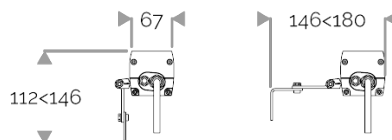

X-LINE³ - LED every 25mm - 6W to 60W - up to 6210 lm - 187 mm to 1537 mm
821-3195-HT X-LINE³ 12 230V warm white 3000K 2x22.5° L337mm 6W IP66

X-LINE³ - LED every 25mm - 6W to 60W - up to 6210 lm - 187 mm to 1537 mm
821-3195-HT X-LINE³ 12 230V warm white 3000K 2x22.5° L337mm 6W IP66

ELECTRICAL FEATURES

230V mains connection. Integrated driver. Built-in 10 kV/5 kA surge protection. Control to be specified when ordering. Default cable length 1.5m. DMX version contains the plug and socket CONNECT SYSTEM for easy installation.

CABLES USED

Fixed version: HO7RN-F 3G1,5mm² cable: phase (brown), neutral (blue) & ground (green/yellow). Length: 150cm.

DMX version: CONNECT SYSTEM cable. Length: 50cm.

DALI version: HO7RN-F 3G1,5mm² cable: phase (brown), neutral (blue) & ground (green/yellow) + 2x0.5mm² cable: black- and red+. Length: 150cm.

MECHANICAL FEATURES

IP66, IK06. Anodized aluminium profile. Clear PMMA. Silicone gasket. Product is mounted on two anodized aluminium brackets. Delta Seal® treated stainless steel fasteners. Glare shield comes in raw aluminium with the RAL colour to be specified. Weights: 187mm: 0,9 kg. 337mm: 1,5 kg. 637mm: 2,5 kg. 937mm: 3,5 kg. 1237mm: 5 kg. 1537mm: 6 kg.