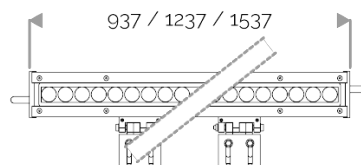

X-LINE³ - LED every 25mm - 6W to 60W - up to 6210 lm - 187 mm to 1537 mm
821-3195-HT X-LINE³ 12 230V warm white 3000K 2x22.5° L337mm 6W IP66

X-LINE³ - LED every 25mm - 6W to 60W - up to 6210 lm - 187 mm to 1537 mm
821-3195-HT X-LINE³ 12 230V warm white 3000K 2x22.5° L337mm 6W IP66

ELECTRICAL FEATURES

230V mains connection. Integrated driver. Built-in 10 kV/5 kA surge protection. Control to be specified when ordering. Default cable length 1.5m. DMX version contains the plug and socket CONNECT SYSTEM for easy installation.

CABLES USED

Fixed version: HO7RN-F 3G1,5mm² cable: phase (brown), neutral (blue) & ground (green/yellow). Length: 150cm.

DMX version: CONNECT SYSTEM cable. Length: 50cm.

DALI version: HO7RN-F 3G1,5mm² cable: phase (brown), neutral (blue) & ground (green/yellow) + 2x0.5mm² cable: black- and red+. Length: 150cm.

MECHANICAL FEATURES

IP66, IK06. Anodized aluminium profile. Clear PMMA. Silicone gasket. Product is mounted on two anodized aluminium brackets. Delta Seal® treated stainless steel fasteners. Glare shield comes in raw aluminium with the RAL colour to be specified. Weights: 187mm: 0,9 kg. 337mm: 1,5 kg. 637mm: 2,5 kg. 937mm: 3,5 kg. 1237mm: 5 kg. 1537mm: 6 kg.