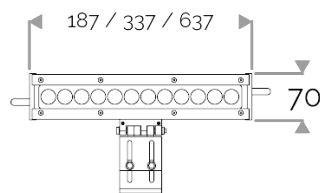

X-LINE³ - LED every 25mm - 6W to 60W - up to 6210 lm - 187 mm to 1537 mm
821-3195-HT X-LINE³ 12 230V warm white 3000K 2x22.5° L337mm 6W IP66

X-LINE³ - LED every 25mm - 6W to 60W - up to 6210 lm - 187 mm to 1537 mm
821-3195-HT X-LINE³ 12 230V warm white 3000K 2x22.5° L337mm 6W IP66

ELECTRICAL FEATURES

230V mains connection. Integrated driver. Built-in 10 kV/5 kA surge protection. Control to be specified when ordering. Default cable length 1.5m. DMX version contains the plug and socket CONNECT SYSTEM for easy installation.

CABLES USED

Fixed version: HO7RN-F 3G1,5mm² cable: phase (brown), neutral (blue) & ground (green/yellow). Length: 150cm.

DMX version: CONNECT SYSTEM cable. Length: 50cm.

DALI version: HO7RN-F 3G1,5mm² cable: phase (brown), neutral (blue) & ground (green/yellow) + 2x0.5mm² cable: black- and red+. Length: 150cm.

MECHANICAL FEATURES

IP66, IK06. Anodized aluminium profile. Clear PMMA. Silicone gasket. Product is mounted on two anodized aluminium brackets. Delta Seal® treated stainless steel fasteners. Glare shield comes in raw aluminium with the RAL colour to be specified. Weights: 187mm: 0,9 kg. 337mm: 1,5 kg. 637mm: 2,5 kg. 937mm: 3,5 kg. 1237mm: 5 kg. 1537mm: 6 kg.