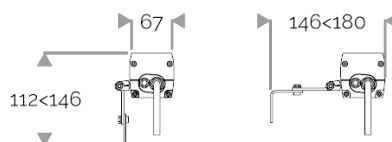

X-LINE³ - LED every 25mm - 6W to 60W - up to 6210 lm - 187 mm to 1537 mm
821-3215-HT X-LINE³ 24 230V warm white 3000K 2x15° L637mm 12W IP66

X-LINE³ - LED every 25mm - 6W to 60W - up to 6210 lm - 187 mm to 1537 mm

LIGHTING FEATURES

CRI70. High-power LED luminaire. Monochrome version, RGB MIX or WHITE MIX.

ELECTRICAL FEATURES

230V mains connection. Integrated driver. Built-in 10 kV/5 kA surge protection. Control to be specified when ordering. Default cable length 1.5m. DMX version contains the plug and socket CONNECT SYSTEM for easy installation.

CABLES USED

Fixed version: HO7RN-F 3G1,5mm² cable: phase (brown), neutral (blue) & ground (green/yellow). Length: 150cm.

DMX version: CONNECT SYSTEM cable. Length: 50cm.

DALI version: HO7RN-F 3G1,5mm² cable: phase (brown), neutral (blue) & ground (green/yellow) + 2x0,5mm² cable: black- and red+. Length: 150cm.

MECHANICAL FEATURES

IP66, IK06. Anodized aluminium profile. Clear PMMA. Silicone gasket. Product is mounted on two anodized aluminium brackets. Delta Seal® treated stainless steel fasteners. Glare shield comes in raw aluminium with the RAL colour to be specified. Weights: 187mm: 0,9 kg. 337mm: 1,5 kg. 637mm: 2,5 kg. 937mm: 3,5 kg. 1237mm: 5 kg. 1537mm: 6 kg.