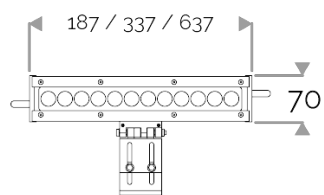

X-LINE³ - LED every 25mm - 6W to 60W - up to 6210 lm - 187 mm to 1537 mm
821-3215-HT X-LINE³ 24 230V warm white 3000K 2x15° L637mm 12W IP66

X-LINE³ - LED every 25mm - 6W to 60W - up to 6210 lm - 187 mm to 1537 mm

LIGHTING FEATURES

CRI70. High-power LED luminaire. Monochrome version, RGB MIX or WHITE MIX.

ELECTRICAL FEATURES

230V mains connection. Integrated driver. Built-in 10 kV/5 kA surge protection. Control to be specified when ordering. Default cable length 1.5m. DMX version contains the plug and socket CONNECT SYSTEM for easy installation.

CABLES USED

Fixed version: HO7RN-F 3G1,5mm² cable: phase (brown), neutral (blue) & ground (green/yellow). Length: 150cm.

DMX version: CONNECT SYSTEM cable. Length: 50cm.

DALI version: HO7RN-F 3G1,5mm² cable: phase (brown), neutral (blue) & ground (green/yellow) + 2x0,5mm² cable: black- and red+. Length: 150cm.

MECHANICAL FEATURES

IP66, IK06. Anodized aluminium profile. Clear PMMA. Silicone gasket. Product is mounted on two anodized aluminium brackets. Delta Seal® treated stainless steel fasteners. Glare shield comes in raw aluminium with the RAL colour to be specified. Weights: 187mm: 0,9 kg. 337mm: 1,5 kg. 637mm: 2,5 kg. 937mm: 3,5 kg. 1237mm: 5 kg. 1537mm: 6 kg.