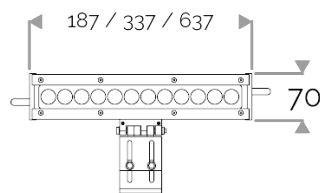

X-LINE³ - LED every 25mm - 6W to 60W - up to 6210 lm - 187 mm to 1537 mm
821-3220-HT X-LINE³ 24 230V warm white 3000K 2x22.5° L637mm 12W IP66

X-LINE³ - LED every 25mm - 6W to 60W - up to 6210 lm - 187 mm to 1537 mm
821-3220-HT X-LINE³ 24 230V warm white 3000K 2x22.5° L637mm 12W IP66

ELECTRICAL FEATURES

230V mains connection. Integrated driver. Built-in 10 kV/5 kA surge protection. Control to be specified when ordering. Default cable length 1.5m. DMX version contains the plug and socket CONNECT SYSTEM for easy installation.

CABLES USED

Fixed version: HO7RN-F 3G1,5mm² cable: phase (brown), neutral (blue) & ground (green/yellow). Length: 150cm.

DMX version: CONNECT SYSTEM cable. Length: 50cm.

DALI version: HO7RN-F 3G1,5mm² cable: phase (brown), neutral (blue) & ground (green/yellow) + 2x0.5mm² cable: black- and red+. Length: 150cm.

MECHANICAL FEATURES

IP66, IK06. Anodized aluminium profile. Clear PMMA. Silicone gasket. Product is mounted on two anodized aluminium brackets. Delta Seal® treated stainless steel fasteners. Glare shield comes in raw aluminium with the RAL colour to be specified. Weights: 187mm: 0,9 kg. 337mm: 1,5 kg. 637mm: 2,5 kg. 937mm: 3,5 kg. 1237mm: 5 kg. 1537mm: 6 kg.