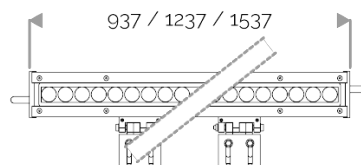

X-LINE³ - LED every 25mm - 6W to 60W - up to 6210 lm - 187 mm to 1537 mm
821-3220-HT X-LINE³ 24 230V warm white 3000K 2x22.5° L637mm 12W IP66

X-LINE³ - LED every 25mm - 6W to 60W - up to 6210 lm - 187 mm to 1537 mm
821-3220-HT X-LINE³ 24 230V warm white 3000K 2x22.5° L637mm 12W IP66

ELECTRICAL FEATURES

230V mains connection. Integrated driver. Built-in 10 kV/5 kA surge protection. Control to be specified when ordering. Default cable length 1.5m. DMX version contains the plug and socket CONNECT SYSTEM for easy installation.

CABLES USED

Fixed version: HO7RN-F 3G1,5mm² cable: phase (brown), neutral (blue) & ground (green/yellow). Length: 150cm.

DMX version: CONNECT SYSTEM cable. Length: 50cm.

DALI version: HO7RN-F 3G1,5mm² cable: phase (brown), neutral (blue) & ground (green/yellow) + 2x0.5mm² cable: black- and red+. Length: 150cm.

MECHANICAL FEATURES

IP66, IK06. Anodized aluminium profile. Clear PMMA. Silicone gasket. Product is mounted on two anodized aluminium brackets. Delta Seal® treated stainless steel fasteners. Glare shield comes in raw aluminium with the RAL colour to be specified. Weights: 187mm: 0,9 kg. 337mm: 1,5 kg. 637mm: 2,5 kg. 937mm: 3,5 kg. 1237mm: 5 kg. 1537mm: 6 kg.