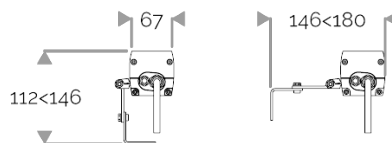

X-LINE³ - LED every 25mm - 6W to 60W - up to 6210 lm - 187 mm to 1537 mm
821-3220-HT X-LINE³ 24 230V warm white 3000K 2x22.5° L637mm 12W IP66

X-LINE³ - LED every 25mm - 6W to 60W - up to 6210 lm - 187 mm to 1537 mm
821-3220-HT X-LINE³ 24 230V warm white 3000K 2x22.5° L637mm 12W IP66

ELECTRICAL FEATURES

230V mains connection. Integrated driver. Built-in 10 kV/5 kA surge protection. Control to be specified when ordering. Default cable length 1.5m. DMX version contains the plug and socket CONNECT SYSTEM for easy installation.

CABLES USED

Fixed version: HO7RN-F 3G1,5mm² cable: phase (brown), neutral (blue) & ground (green/yellow). Length: 150cm.

DMX version: CONNECT SYSTEM cable. Length: 50cm.

DALI version: HO7RN-F 3G1,5mm² cable: phase (brown), neutral (blue) & ground (green/yellow) + 2x0.5mm² cable: black- and red+. Length: 150cm.

MECHANICAL FEATURES

IP66, IK06. Anodized aluminium profile. Clear PMMA. Silicone gasket. Product is mounted on two anodized aluminium brackets. Delta Seal® treated stainless steel fasteners. Glare shield comes in raw aluminium with the RAL colour to be specified. Weights: 187mm: 0,9 kg. 337mm: 1,5 kg. 637mm: 2,5 kg. 937mm: 3,5 kg. 1237mm: 5 kg. 1537mm: 6 kg.