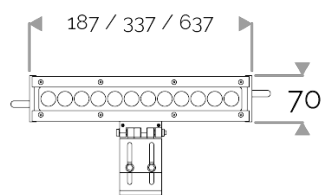

X-LINE³ - LED every 25mm - 6W to 60W - up to 6210 lm - 187 mm to 1537 mm
821-3225-HT X-LINE³ 24 230V warm white 3000K 50x10° L637mm 12W IP66

X-LINE³ - LED every 25mm - 6W to 60W - up to 6210 lm - 187 mm to 1537 mm
821-3225-HT X-LINE³ 24 230V warm white 3000K 50x10° L637mm 12W IP66

ELECTRICAL FEATURES

230V mains connection. Integrated driver. Built-in 10 kV/5 kA surge protection. Control to be specified when ordering. Default cable length 1.5m. DMX version contains the plug and socket CONNECT SYSTEM for easy installation.

CABLES USED

Fixed version: HO7RN-F 3G1,5mm² cable: phase (brown), neutral (blue) & ground (green/yellow). Length: 150cm.

DMX version: CONNECT SYSTEM cable. Length: 50cm.

DALI version: HO7RN-F 3G1,5mm² cable: phase (brown), neutral (blue) & ground (green/yellow) + 2x0.5mm² cable: black- and red+. Length: 150cm.

MECHANICAL FEATURES

IP66, IK06. Anodized aluminium profile. Clear PMMA. Silicone gasket. Product is mounted on two anodized aluminium brackets. Delta Seal® treated stainless steel fasteners. Glare shield comes in raw aluminium with the RAL colour to be specified. Weights: 187mm: 0,9 kg. 337mm: 1,5 kg. 637mm: 2,5 kg. 937mm: 3,5 kg. 1237mm: 5 kg. 1537mm: 6 kg.