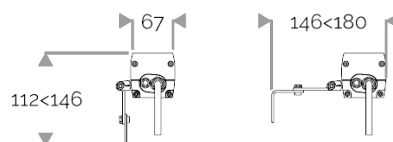

X-LINE³ - LED every 25mm - 6W to 60W - up to 6210 lm - 187 mm to 1537 mm
821-3225-HT X-LINE³ 24 230V warm white 3000K 50x10° L637mm 12W IP66

X-LINE³ - LED every 25mm - 6W to 60W - up to 6210 lm - 187 mm to 1537 mm
821-3225-HT X-LINE³ 24 230V warm white 3000K 50x10° L637mm 12W IP66

ELECTRICAL FEATURES

230V mains connection. Integrated driver. Built-in 10 kV/5 kA surge protection. Control to be specified when ordering. Default cable length 1.5m. DMX version contains the plug and socket CONNECT SYSTEM for easy installation.

CABLES USED

Fixed version: HO7RN-F 3G1,5mm² cable: phase (brown), neutral (blue) & ground (green/yellow). Length: 150cm.

DMX version: CONNECT SYSTEM cable. Length: 50cm.

DALI version: HO7RN-F 3G1,5mm² cable: phase (brown), neutral (blue) & ground (green/yellow) + 2x0.5mm² cable: black- and red+. Length: 150cm.

MECHANICAL FEATURES

IP66, IK06. Anodized aluminium profile. Clear PMMA. Silicone gasket. Product is mounted on two anodized aluminium brackets. Delta Seal® treated stainless steel fasteners. Glare shield comes in raw aluminium with the RAL colour to be specified. Weights: 187mm: 0,9 kg. 337mm: 1,5 kg. 637mm: 2,5 kg. 937mm: 3,5 kg. 1237mm: 5 kg. 1537mm: 6 kg.