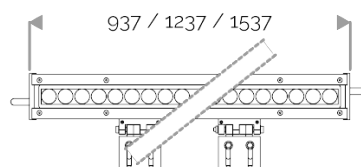

X-LINE³ - LED every 25mm - 6W to 60W - up to 6210 lm - 187 mm to 1537 mm
821-3225-HT X-LINE³ 24 230V warm white 3000K 50x10° L637mm 12W IP66

X-LINE³ - LED every 25mm - 6W to 60W - up to 6210 lm - 187 mm to 1537 mm
821-3225-HT X-LINE³ 24 230V warm white 3000K 50x10° L637mm 12W IP66

ELECTRICAL FEATURES

230V mains connection. Integrated driver. Built-in 10 kV/5 kA surge protection. Control to be specified when ordering. Default cable length 1.5m. DMX version contains the plug and socket CONNECT SYSTEM for easy installation.

CABLES USED

Fixed version: HO7RN-F 3G1,5mm² cable: phase (brown), neutral (blue) & ground (green/yellow). Length: 150cm.

DMX version: CONNECT SYSTEM cable. Length: 50cm.

DALI version: HO7RN-F 3G1,5mm² cable: phase (brown), neutral (blue) & ground (green/yellow) + 2x0.5mm² cable: black- and red+. Length: 150cm.

MECHANICAL FEATURES

IP66, IK06. Anodized aluminium profile. Clear PMMA. Silicone gasket. Product is mounted on two anodized aluminium brackets. Delta Seal® treated stainless steel fasteners. Glare shield comes in raw aluminium with the RAL colour to be specified. Weights: 187mm: 0,9 kg. 337mm: 1,5 kg. 637mm: 2,5 kg. 937mm: 3,5 kg. 1237mm: 5 kg. 1537mm: 6 kg.