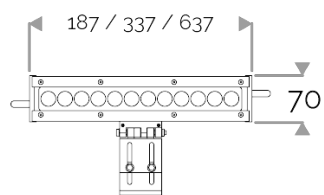

X-LINE³ - LED every 25mm - 6W to 60W - up to 6210 lm - 187 mm to 1537 mm
821-3235-HT X-LINE³ 36 230V warm white 3000K 2x5° L937mm 18W IP66

X-LINE³ - LED every 25mm - 6W to 60W - up to 6210 lm - 187 mm to 1537 mm
821-3235-HT X-LINE³ 36 230V warm white 3000K 2x5° L937mm 18W IP66

ELECTRICAL FEATURES

230V mains connection. Integrated driver. Built-in 10 kV/5 kA surge protection. Control to be specified when ordering. Default cable length 1.5m. DMX version contains the plug and socket CONNECT SYSTEM for easy installation.

CABLES USED

Fixed version: HO7RN-F 3G1,5mm² cable: phase (brown), neutral (blue) & ground (green/yellow). Length: 150cm.

DMX version: CONNECT SYSTEM cable. Length: 50cm.

DALI version: HO7RN-F 3G1,5mm² cable: phase (brown), neutral (blue) & ground (green/yellow) + 2x0,5mm² cable: black- and red+. Length: 150cm.

MECHANICAL FEATURES

IP66, IK06. Anodized aluminium profile. Clear PMMA. Silicone gasket. Product is mounted on two anodized aluminium brackets. Delta Seal® treated stainless steel fasteners. Glare shield comes in raw aluminium with the RAL colour to be specified. Weights: 187mm: 0,9 kg. 337mm: 1,5 kg. 637mm: 2,5 kg. 937mm: 3,5 kg. 1237mm: 5 kg. 1537mm: 6 kg.