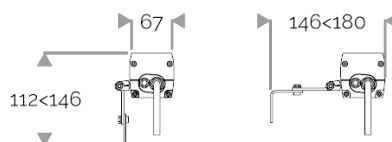

X-LINE³ - LED every 25mm - 6W to 60W - up to 6210 lm - 187 mm to 1537 mm
821-3235-HT X-LINE³ 36 230V warm white 3000K 2x5° L937mm 18W IP66

X-LINE³ - LED every 25mm - 6W to 60W - up to 6210 lm - 187 mm to 1537 mm
821-3235-HT X-LINE³ 36 230V warm white 3000K 2x5° L937mm 18W IP66

ELECTRICAL FEATURES

230V mains connection. Integrated driver. Built-in 10 kV/5 kA surge protection. Control to be specified when ordering. Default cable length 1.5m. DMX version contains the plug and socket CONNECT SYSTEM for easy installation.

CABLES USED

Fixed version: HO7RN-F 3G1,5mm² cable: phase (brown), neutral (blue) & ground (green/yellow). Length: 150cm.

DMX version: CONNECT SYSTEM cable. Length: 50cm.

DALI version: HO7RN-F 3G1,5mm² cable: phase (brown), neutral (blue) & ground (green/yellow) + 2x0,5mm² cable: black- and red+. Length: 150cm.

MECHANICAL FEATURES

IP66, IK06. Anodized aluminium profile. Clear PMMA. Silicone gasket. Product is mounted on two anodized aluminium brackets. Delta Seal® treated stainless steel fasteners. Glare shield comes in raw aluminium with the RAL colour to be specified. Weights: 187mm: 0,9 kg. 337mm: 1,5 kg. 637mm: 2,5 kg. 937mm: 3,5 kg. 1237mm: 5 kg. 1537mm: 6 kg.