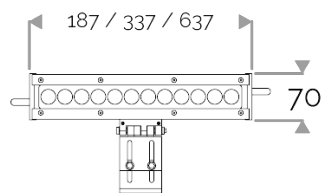

X-LINE³ - LED every 25mm - 6W to 60W - up to 6210 lm - 187 mm to 1537 mm
821-3240-HT X-LINE³ 36 230V warm white 3000K 2x15° L937mm 18W IP66

X-LINE³ - LED every 25mm - 6W to 60W - up to 6210 lm - 187 mm to 1537 mm
821-3240-HT X-LINE³ 36 230V warm white 3000K 2x15° L937mm 18W IP66

ELECTRICAL FEATURES

230V mains connection. Integrated driver. Built-in 10 kV/5 kA surge protection. Control to be specified when ordering. Default cable length 1.5m. DMX version contains the plug and socket CONNECT SYSTEM for easy installation.

CABLES USED

Fixed version: HO7RN-F 3G1,5mm² cable: phase (brown), neutral (blue) & ground (green/yellow). Length: 150cm.

DMX version: CONNECT SYSTEM cable. Length: 50cm.

DALI version: HO7RN-F 3G1,5mm² cable: phase (brown), neutral (blue) & ground (green/yellow) + 2x0,5mm² cable: black- and red+. Length: 150cm.

MECHANICAL FEATURES

IP66, IK06. Anodized aluminium profile. Clear PMMA. Silicone gasket. Product is mounted on two anodized aluminium brackets. Delta Seal® treated stainless steel fasteners. Glare shield comes in raw aluminium with the RAL colour to be specified. Weights: 187mm: 0,9 kg. 337mm: 1,5 kg. 637mm: 2,5 kg. 937mm: 3,5 kg. 1237mm: 5 kg. 1537mm: 6 kg.