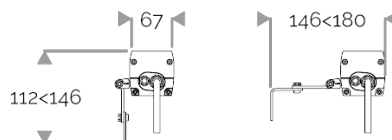

X-LINE³ - LED every 25mm - 6W to 60W - up to 6210 lm - 187 mm to 1537 mm
821-3240-HT X-LINE³ 36 230V warm white 3000K 2x15° L937mm 18W IP66

X-LINE³ - LED every 25mm - 6W to 60W - up to 6210 lm - 187 mm to 1537 mm
821-3240-HT X-LINE³ 36 230V warm white 3000K 2x15° L937mm 18W IP66

ELECTRICAL FEATURES

230V mains connection. Integrated driver. Built-in 10 kV/5 kA surge protection. Control to be specified when ordering. Default cable length 1.5m. DMX version contains the plug and socket CONNECT SYSTEM for easy installation.

CABLES USED

Fixed version: HO7RN-F 3G1,5mm² cable: phase (brown), neutral (blue) & ground (green/yellow). Length: 150cm.

DMX version: CONNECT SYSTEM cable. Length: 50cm.

DALI version: HO7RN-F 3G1,5mm² cable: phase (brown), neutral (blue) & ground (green/yellow) + 2x0,5mm² cable: black- and red+. Length: 150cm.

MECHANICAL FEATURES

IP66, IK06. Anodized aluminium profile. Clear PMMA. Silicone gasket. Product is mounted on two anodized aluminium brackets. Delta Seal® treated stainless steel fasteners. Glare shield comes in raw aluminium with the RAL colour to be specified. Weights: 187mm: 0,9 kg. 337mm: 1,5 kg. 637mm: 2,5 kg. 937mm: 3,5 kg. 1237mm: 5 kg. 1537mm: 6 kg.