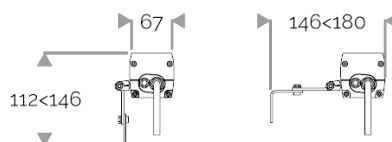

X-LINE³ - LED every 25mm - 6W to 60W - up to 6210 lm - 187 mm to 1537 mm
821-3245-HT X-LINE³ 36 230V warm white 3000K 2x22.5° L937mm 18W IP66

X-LINE³ - LED every 25mm - 6W to 60W - up to 6210 lm - 187 mm to 1537 mm
821-3245-HT X-LINE³ 36 230V warm white 3000K 2x22.5° L937mm 18W IP66

ELECTRICAL FEATURES

230V mains connection. Integrated driver. Built-in 10 kV/5 kA surge protection. Control to be specified when ordering. Default cable length 1.5m. DMX version contains the plug and socket CONNECT SYSTEM for easy installation.

CABLES USED

Fixed version: HO7RN-F 3G1,5mm² cable: phase (brown), neutral (blue) & ground (green/yellow). Length: 150cm.

DMX version: CONNECT SYSTEM cable. Length: 50cm.

DALI version: HO7RN-F 3G1,5mm² cable: phase (brown), neutral (blue) & ground (green/yellow) + 2x0.5mm² cable: black- and red+. Length: 150cm.

MECHANICAL FEATURES

IP66, IK06. Anodized aluminium profile. Clear PMMA. Silicone gasket. Product is mounted on two anodized aluminium brackets. Delta Seal® treated stainless steel fasteners. Glare shield comes in raw aluminium with the RAL colour to be specified. Weights: 187mm: 0,9 kg. 337mm: 1,5 kg. 637mm: 2,5 kg. 937mm: 3,5 kg. 1237mm: 5 kg. 1537mm: 6 kg.