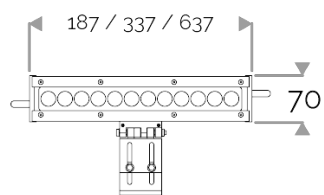

X-LINE³ - LED every 25mm - 6W to 60W - up to 6210 lm - 187 mm to 1537 mm
821-3245-HT X-LINE³ 36 230V warm white 3000K 2x22.5° L937mm 18W IP66

X-LINE³ - LED every 25mm - 6W to 60W - up to 6210 lm - 187 mm to 1537 mm
821-3245-HT X-LINE³ 36 230V warm white 3000K 2x22.5° L937mm 18W IP66

ELECTRICAL FEATURES

230V mains connection. Integrated driver. Built-in 10 kV/5 kA surge protection. Control to be specified when ordering. Default cable length 1.5m. DMX version contains the plug and socket CONNECT SYSTEM for easy installation.

CABLES USED

Fixed version: HO7RN-F 3G1,5mm² cable: phase (brown), neutral (blue) & ground (green/yellow). Length: 150cm.

DMX version: CONNECT SYSTEM cable. Length: 50cm.

DALI version: HO7RN-F 3G1,5mm² cable: phase (brown), neutral (blue) & ground (green/yellow) + 2x0.5mm² cable: black- and red+. Length: 150cm.

MECHANICAL FEATURES

IP66, IK06. Anodized aluminium profile. Clear PMMA. Silicone gasket. Product is mounted on two anodized aluminium brackets. Delta Seal® treated stainless steel fasteners. Glare shield comes in raw aluminium with the RAL colour to be specified. Weights: 187mm: 0,9 kg. 337mm: 1,5 kg. 637mm: 2,5 kg. 937mm: 3,5 kg. 1237mm: 5 kg. 1537mm: 6 kg.