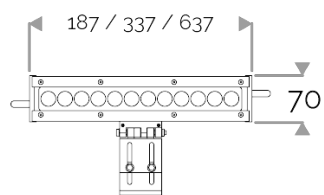

X-LINE³ - LED every 25mm - 6W to 60W - up to 6210 lm - 187 mm to 1537 mm
821-3255-HT X-LINE³ 48 230V warm white 3000K 2x2° L1237mm 24W IP66

X-LINE³ - LED every 25mm - 6W to 60W - up to 6210 lm - 187 mm to 1537 mm
821-3255-HT X-LINE³ 48 230V warm white 3000K 2x2° L1237mm 24W IP66

ELECTRICAL FEATURES

230V mains connection. Integrated driver. Built-in 10 kV/5 kA surge protection. Control to be specified when ordering. Default cable length 1.5m. DMX version contains the plug and socket CONNECT SYSTEM for easy installation.

CABLES USED

Fixed version: HO7RN-F 3G1,5mm² cable: phase (brown), neutral (blue) & ground (green/yellow). Length: 150cm.

DMX version: CONNECT SYSTEM cable. Length: 50cm.

DALI version: HO7RN-F 3G1,5mm² cable: phase (brown), neutral (blue) & ground (green/yellow) + 2x0.5mm² cable: black- and red+. Length: 150cm.

MECHANICAL FEATURES

IP66, IK06. Anodized aluminium profile. Clear PMMA. Silicone gasket. Product is mounted on two anodized aluminium brackets. Delta Seal® treated stainless steel fasteners. Glare shield comes in raw aluminium with the RAL colour to be specified. Weights: 187mm: 0,9 kg. 337mm: 1,5 kg. 637mm: 2,5 kg. 937mm: 3,5 kg. 1237mm: 5 kg. 1537mm: 6 kg.