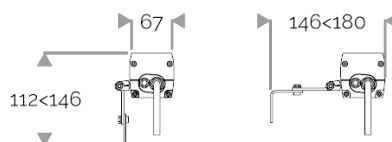

X-LINE³ - LED every 25mm - 6W to 60W - up to 6210 lm - 187 mm to 1537 mm
821-3255-HT X-LINE³ 48 230V warm white 3000K 2x2° L1237mm 24W IP66

X-LINE³ - LED every 25mm - 6W to 60W - up to 6210 lm - 187 mm to 1537 mm
821-3255-HT X-LINE³ 48 230V warm white 3000K 2x2° L1237mm 24W IP66

ELECTRICAL FEATURES

230V mains connection. Integrated driver. Built-in 10 kV/5 kA surge protection. Control to be specified when ordering. Default cable length 1.5m. DMX version contains the plug and socket CONNECT SYSTEM for easy installation.

CABLES USED

Fixed version: HO7RN-F 3G1,5mm² cable: phase (brown), neutral (blue) & ground (green/yellow). Length: 150cm.

DMX version: CONNECT SYSTEM cable. Length: 50cm.

DALI version: HO7RN-F 3G1,5mm² cable: phase (brown), neutral (blue) & ground (green/yellow) + 2x0.5mm² cable: black- and red+. Length: 150cm.

MECHANICAL FEATURES

IP66, IK06. Anodized aluminium profile. Clear PMMA. Silicone gasket. Product is mounted on two anodized aluminium brackets. Delta Seal® treated stainless steel fasteners. Glare shield comes in raw aluminium with the RAL colour to be specified. Weights: 187mm: 0,9 kg. 337mm: 1,5 kg. 637mm: 2,5 kg. 937mm: 3,5 kg. 1237mm: 5 kg. 1537mm: 6 kg.