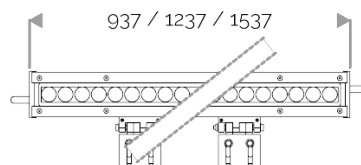

X-LINE³ - LED every 25mm - 6W to 60W - up to 6210 lm - 187 mm to 1537 mm
821-3260-HT X-LINE³ 48 230V warm white 3000K 2x5° L1237mm 24W IP66

X-LINE³ - LED every 25mm - 6W to 60W - up to 6210 lm - 187 mm to 1537 mm
821-3260-HT X-LINE³ 48 230V warm white 3000K 2x5° L1237mm 24W IP66

ELECTRICAL FEATURES

230V mains connection. Integrated driver. Built-in 10 kV/5 kA surge protection. Control to be specified when ordering. Default cable length 1.5m. DMX version contains the plug and socket CONNECT SYSTEM for easy installation.

CABLES USED

Fixed version: HO7RN-F 3G1,5mm² cable: phase (brown), neutral (blue) & ground (green/yellow). Length: 150cm.

DMX version: CONNECT SYSTEM cable. Length: 50cm.

DALI version: HO7RN-F 3G1,5mm² cable: phase (brown), neutral (blue) & ground (green/yellow) + 2x0.5mm² cable: black- and red+. Length: 150cm.

MECHANICAL FEATURES

IP66, IK06. Anodized aluminium profile. Clear PMMA. Silicone gasket. Product is mounted on two anodized aluminium brackets. Delta Seal® treated stainless steel fasteners. Glare shield comes in raw aluminium with the RAL colour to be specified. Weights: 187mm: 0,9 kg. 337mm: 1,5 kg. 637mm: 2,5 kg. 937mm: 3,5 kg. 1237mm: 5 kg. 1537mm: 6 kg.