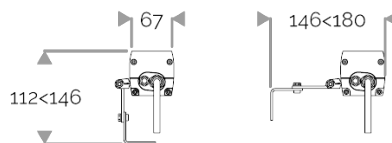

X-LINE³ - LED every 25mm - 6W to 60W - up to 6210 lm - 187 mm to 1537 mm
821-3260-HT X-LINE³ 48 230V warm white 3000K 2x5° L1237mm 24W IP66

X-LINE³ - LED every 25mm - 6W to 60W - up to 6210 lm - 187 mm to 1537 mm
821-3260-HT X-LINE³ 48 230V warm white 3000K 2x5° L1237mm 24W IP66

ELECTRICAL FEATURES

230V mains connection. Integrated driver. Built-in 10 kV/5 kA surge protection. Control to be specified when ordering. Default cable length 1.5m. DMX version contains the plug and socket CONNECT SYSTEM for easy installation.

CABLES USED

Fixed version: HO7RN-F 3G1,5mm² cable: phase (brown), neutral (blue) & ground (green/yellow). Length: 150cm.

DMX version: CONNECT SYSTEM cable. Length: 50cm.

DALI version: HO7RN-F 3G1,5mm² cable: phase (brown), neutral (blue) & ground (green/yellow) + 2x0.5mm² cable: black- and red+. Length: 150cm.

MECHANICAL FEATURES

IP66, IK06. Anodized aluminium profile. Clear PMMA. Silicone gasket. Product is mounted on two anodized aluminium brackets. Delta Seal® treated stainless steel fasteners. Glare shield comes in raw aluminium with the RAL colour to be specified. Weights: 187mm: 0,9 kg. 337mm: 1,5 kg. 637mm: 2,5 kg. 937mm: 3,5 kg. 1237mm: 5 kg. 1537mm: 6 kg.