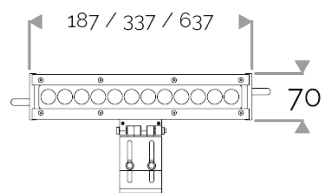

X-LINE³ - LED every 25mm - 6W to 60W - up to 6210 lm - 187 mm to 1537 mm
821-3260-HT X-LINE³ 48 230V warm white 3000K 2x5° L1237mm 24W IP66

X-LINE³ - LED every 25mm - 6W to 60W - up to 6210 lm - 187 mm to 1537 mm
821-3260-HT X-LINE³ 48 230V warm white 3000K 2x5° L1237mm 24W IP66

ELECTRICAL FEATURES

230V mains connection. Integrated driver. Built-in 10 kV/5 kA surge protection. Control to be specified when ordering. Default cable length 1.5m. DMX version contains the plug and socket CONNECT SYSTEM for easy installation.

CABLES USED

Fixed version: HO7RN-F 3G1,5mm² cable: phase (brown), neutral (blue) & ground (green/yellow). Length: 150cm.

DMX version: CONNECT SYSTEM cable. Length: 50cm.

DALI version: HO7RN-F 3G1,5mm² cable: phase (brown), neutral (blue) & ground (green/yellow) + 2x0.5mm² cable: black- and red+. Length: 150cm.

MECHANICAL FEATURES

IP66, IK06. Anodized aluminium profile. Clear PMMA. Silicone gasket. Product is mounted on two anodized aluminium brackets. Delta Seal® treated stainless steel fasteners. Glare shield comes in raw aluminium with the RAL colour to be specified. Weights: 187mm: 0,9 kg. 337mm: 1,5 kg. 637mm: 2,5 kg. 937mm: 3,5 kg. 1237mm: 5 kg. 1537mm: 6 kg.