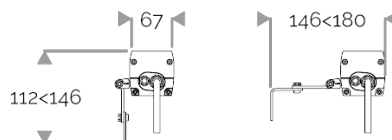

X-LINE³ - LED every 25mm - 6W to 60W - up to 6210 lm - 187 mm to 1537 mm
821-3265-HT X-LINE³ 48 230V warm white 3000K 2x15° L1237mm 24W IP66

X-LINE³ - LED every 25mm - 6W to 60W - up to 6210 lm - 187 mm to 1537 mm

LIGHTING FEATURES

CRI70. High-power LED luminaire. Monochrome version, RGB MIX or WHITE MIX.

ELECTRICAL FEATURES

230V mains connection. Integrated driver. Built-in 10 kV/5 kA surge protection. Control to be specified when ordering. Default cable length 1.5m. DMX version contains the plug and socket CONNECT SYSTEM for easy installation.

CABLES USED

Fixed version: HO7RN-F 3G1,5mm² cable: phase (brown), neutral (blue) & ground (green/yellow). Length: 150cm.

DMX version: CONNECT SYSTEM cable. Length: 50cm.

DALI version: HO7RN-F 3G1,5mm² cable: phase (brown), neutral (blue) & ground (green/yellow) + 2x0.5mm² cable: black- and red+. Length: 150cm.

MECHANICAL FEATURES

IP66, IK06. Anodized aluminium profile. Clear PMMA. Silicone gasket. Product is mounted on two anodized aluminium brackets. Delta Seal® treated stainless steel fasteners. Glare shield comes in raw aluminium with the RAL colour to be specified. Weights: 187mm: 0,9 kg. 337mm: 1,5 kg. 637mm: 2,5 kg. 937mm: 3,5 kg. 1237mm: 5 kg. 1537mm: 6 kg.