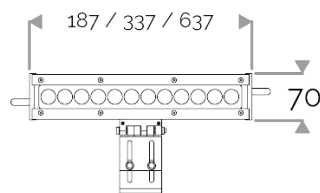

X-LINE³ - LED every 25mm - 6W to 60W - up to 6210 lm - 187 mm to 1537 mm
821-3265-HT X-LINE³ 48 230V warm white 3000K 2x15° L1237mm 24W IP66

X-LINE³ - LED every 25mm - 6W to 60W - up to 6210 lm - 187 mm to 1537 mm

LIGHTING FEATURES

CRI70. High-power LED luminaire. Monochrome version, RGB MIX or WHITE MIX.

ELECTRICAL FEATURES

230V mains connection. Integrated driver. Built-in 10 kV/5 kA surge protection. Control to be specified when ordering. Default cable length 1.5m. DMX version contains the plug and socket CONNECT SYSTEM for easy installation.

CABLES USED

Fixed version: HO7RN-F 3G1,5mm² cable: phase (brown), neutral (blue) & ground (green/yellow). Length: 150cm.

DMX version: CONNECT SYSTEM cable. Length: 50cm.

DALI version: HO7RN-F 3G1,5mm² cable: phase (brown), neutral (blue) & ground (green/yellow) + 2x0.5mm² cable: black- and red+. Length: 150cm.

MECHANICAL FEATURES

IP66, IK06. Anodized aluminium profile. Clear PMMA. Silicone gasket. Product is mounted on two anodized aluminium brackets. Delta Seal® treated stainless steel fasteners. Glare shield comes in raw aluminium with the RAL colour to be specified. Weights: 187mm: 0,9 kg. 337mm: 1,5 kg. 637mm: 2,5 kg. 937mm: 3,5 kg. 1237mm: 5 kg. 1537mm: 6 kg.