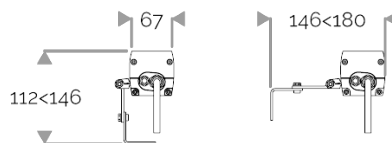

**X-LINE<sup>3</sup> - LED every 25mm - 6W to 60W - up to 6210 lm - 187 mm to 1537 mm**  
**821-3270-HT X-LINE<sup>3</sup> 48 230V warm white 3000K 2x22.5° L1237mm 24W IP66**

## X-LINE<sup>3</sup> - LED every 25mm - 6W to 60W - up to 6210 lm - 187 mm to 1537 mm

#### CABLES USED

Fixed version: HO7RN-F 3G1,5mm<sup>2</sup> cable: phase (brown), neutral (blue) & ground (green/yellow). Length: 150cm.

DMX version: CONNECT SYSTEM cable. Length: 50cm.

DALI version: HO7RN-F 3G1,5mm<sup>2</sup> cable: phase (brown), neutral (blue) & ground (green/yellow) + 2x0.5mm<sup>2</sup> cable: black- and red+. Length: 150cm.

#### MECHANICAL FEATURES

IP66, IK06. Anodized aluminium profile. Clear PMMA. Silicone gasket. Product is mounted on two anodized aluminium brackets. Delta Seal® treated stainless steel fasteners. Glare shield comes in raw aluminium with the RAL colour to be specified. Weights: 187mm: 0,9 kg. 337mm: 1,5 kg. 637mm: 2,5 kg. 937mm: 3,5 kg. 1237mm: 5 kg. 1537mm: 6 kg.