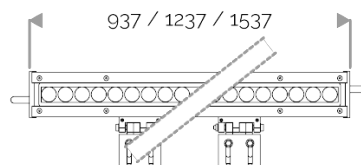

**X-LINE<sup>3</sup> - LED every 25mm - 6W to 60W - up to 6210 lm - 187 mm to 1537 mm**  
**821-3270-HT X-LINE<sup>3</sup> 48 230V warm white 3000K 2x22.5° L1237mm 24W IP66**

## X-LINE<sup>3</sup> - LED every 25mm - 6W to 60W - up to 6210 lm - 187 mm to 1537 mm

#### MECHANICAL FEATURES

IP66, IK06. Anodized aluminium profile. Clear PMMA. Silicone gasket. Product is mounted on two anodized aluminium brackets. Delta Seal® treated stainless steel fasteners. Glare shield comes in raw aluminium with the RAL colour to be specified. Weights: 187mm: 0,9 kg. 337mm: 1,5 kg. 637mm: 2,5 kg. 937mm: 3,5 kg. 1237mm: 5 kg. 1537mm: 6 kg.