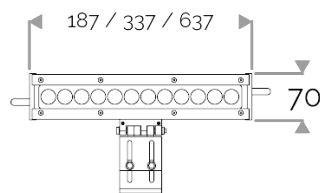

**X-LINE<sup>3</sup> - LED every 25mm - 6W to 60W - up to 6210 lm - 187 mm to 1537 mm**  
**821-3270-HT X-LINE<sup>3</sup> 48 230V warm white 3000K 2x22.5° L1237mm 24W IP66**

## X-LINE<sup>3</sup> - LED every 25mm - 6W to 60W - up to 6210 lm - 187 mm to 1537 mm

#### MECHANICAL FEATURES

IP66, IK06. Anodized aluminium profile. Clear PMMA. Silicone gasket. Product is mounted on two anodized aluminium brackets. Delta Seal® treated stainless steel fasteners. Glare shield comes in raw aluminium with the RAL colour to be specified. Weights: 187mm: 0,9 kg. 337mm: 1,5 kg. 637mm: 2,5 kg. 937mm: 3,5 kg. 1237mm: 5 kg. 1537mm: 6 kg.