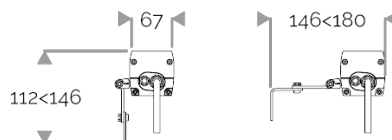

X-LINE³ - LED every 25mm - 6W to 60W - up to 6210 lm - 187 mm to 1537 mm
821-3280-HT X-LINE³ 60 230V warm white 3000K 2x2° L1537mm 30W IP66

X-LINE³ - LED every 25mm - 6W to 60W - up to 6210 lm - 187 mm to 1537 mm
821-3280-HT X-LINE³ 60 230V warm white 3000K 2x2° L1537mm 30W IP66

ELECTRICAL FEATURES

230V mains connection. Integrated driver. Built-in 10 kV/5 kA surge protection. Control to be specified when ordering. Default cable length 1.5m. DMX version contains the plug and socket CONNECT SYSTEM for easy installation.

CABLES USED

Fixed version: HO7RN-F 3G1,5mm² cable: phase (brown), neutral (blue) & ground (green/yellow). Length: 150cm.

DMX version: CONNECT SYSTEM cable. Length: 50cm.

DALI version: HO7RN-F 3G1,5mm² cable: phase (brown), neutral (blue) & ground (green/yellow) + 2x0.5mm² cable: black- and red+. Length: 150cm.

MECHANICAL FEATURES

IP66, IK06. Anodized aluminium profile. Clear PMMA. Silicone gasket. Product is mounted on two anodized aluminium brackets. Delta Seal® treated stainless steel fasteners. Glare shield comes in raw aluminium with the RAL colour to be specified. Weights: 187mm: 0,9 kg. 337mm: 1,5 kg. 637mm: 2,5 kg. 937mm: 3,5 kg. 1237mm: 5 kg. 1537mm: 6 kg.