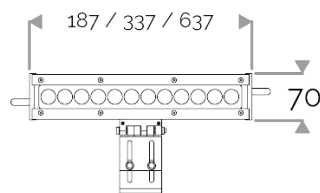

X-LINE³ - LED every 25mm - 6W to 60W - up to 6210 lm - 187 mm to 1537 mm
821-3280-HT X-LINE³ 60 230V warm white 3000K 2x2° L1537mm 30W IP66

X-LINE³ - LED every 25mm - 6W to 60W - up to 6210 lm - 187 mm to 1537 mm
821-3280-HT X-LINE³ 60 230V warm white 3000K 2x2° L1537mm 30W IP66

ELECTRICAL FEATURES

230V mains connection. Integrated driver. Built-in 10 kV/5 kA surge protection. Control to be specified when ordering. Default cable length 1.5m. DMX version contains the plug and socket CONNECT SYSTEM for easy installation.

CABLES USED

Fixed version: HO7RN-F 3G1,5mm² cable: phase (brown), neutral (blue) & ground (green/yellow). Length: 150cm.

DMX version: CONNECT SYSTEM cable. Length: 50cm.

DALI version: HO7RN-F 3G1,5mm² cable: phase (brown), neutral (blue) & ground (green/yellow) + 2x0.5mm² cable: black- and red+. Length: 150cm.

MECHANICAL FEATURES

IP66, IK06. Anodized aluminium profile. Clear PMMA. Silicone gasket. Product is mounted on two anodized aluminium brackets. Delta Seal® treated stainless steel fasteners. Glare shield comes in raw aluminium with the RAL colour to be specified. Weights: 187mm: 0,9 kg. 337mm: 1,5 kg. 637mm: 2,5 kg. 937mm: 3,5 kg. 1237mm: 5 kg. 1537mm: 6 kg.