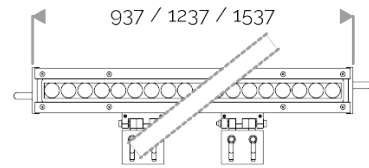

X-LINE³ - LED every 25mm - 6W to 60W - up to 6210 lm - 187 mm to 1537 mm
821-3295-HT X-LINE³ 60 230V warm white 3000K 2x22.5° L1537mm 30W IP66

X-LINE³ - LED every 25mm - 6W to 60W - up to 6210 lm - 187 mm to 1537 mm
821-3295-HT X-LINE³ 60 230V warm white 3000K 2x22.5° L1537mm 30W IP66

ELECTRICAL FEATURES

230V mains connection. Integrated driver. Built-in 10 kV/5 kA surge protection. Control to be specified when ordering. Default cable length 1.5m. DMX version contains the plug and socket CONNECT SYSTEM for easy installation.

CABLES USED

Fixed version: HO7RN-F 3G1,5mm² cable: phase (brown), neutral (blue) & ground (green/yellow). Length: 150cm.

DMX version: CONNECT SYSTEM cable. Length: 50cm.

DALI version: HO7RN-F 3G1,5mm² cable: phase (brown), neutral (blue) & ground (green/yellow) + 2x0.5mm² cable: black- and red+. Length: 150cm.

MECHANICAL FEATURES

IP66, IK06. Anodized aluminium profile. Clear PMMA. Silicone gasket. Product is mounted on two anodized aluminium brackets. Delta Seal® treated stainless steel fasteners. Glare shield comes in raw aluminium with the RAL colour to be specified. Weights: 187mm: 0,9 kg. 337mm: 1,5 kg. 637mm: 2,5 kg. 937mm: 3,5 kg. 1237mm: 5 kg. 1537mm: 6 kg.