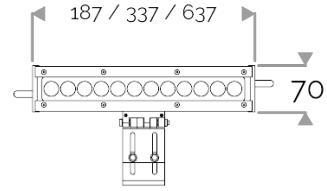

X-LINE³ - LED every 25mm - 6W to 60W - up to 6210 lm - 187 mm to 1537 mm
821-3295-HT X-LINE³ 60 230V warm white 3000K 2x22.5° L1537mm 30W IP66

X-LINE³ - LED every 25mm - 6W to 60W - up to 6210 lm - 187 mm to 1537 mm
821-3295-HT X-LINE³ 60 230V warm white 3000K 2x22.5° L1537mm 30W IP66

ELECTRICAL FEATURES

230V mains connection. Integrated driver. Built-in 10 kV/5 kA surge protection. Control to be specified when ordering. Default cable length 1.5m. DMX version contains the plug and socket CONNECT SYSTEM for easy installation.

CABLES USED

Fixed version: HO7RN-F 3G1,5mm² cable: phase (brown), neutral (blue) & ground (green/yellow). Length: 150cm.

DMX version: CONNECT SYSTEM cable. Length: 50cm.

DALI version: HO7RN-F 3G1,5mm² cable: phase (brown), neutral (blue) & ground (green/yellow) + 2x0.5mm² cable: black- and red+. Length: 150cm.

MECHANICAL FEATURES

IP66, IK06. Anodized aluminium profile. Clear PMMA. Silicone gasket. Product is mounted on two anodized aluminium brackets. Delta Seal® treated stainless steel fasteners. Glare shield comes in raw aluminium with the RAL colour to be specified. Weights: 187mm: 0,9 kg. 337mm: 1,5 kg. 637mm: 2,5 kg. 937mm: 3,5 kg. 1237mm: 5 kg. 1537mm: 6 kg.