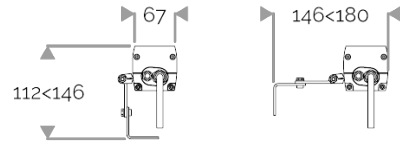

X-LINE³ - LED every 25mm - 6W to 60W - up to 6210 lm - 187 mm to 1537 mm
821-3295-HT X-LINE³ 60 230V warm white 3000K 2x22.5° L1537mm 30W IP66

X-LINE³ - LED every 25mm - 6W to 60W - up to 6210 lm - 187 mm to 1537 mm
821-3295-HT X-LINE³ 60 230V warm white 3000K 2x22.5° L1537mm 30W IP66

ELECTRICAL FEATURES

230V mains connection. Integrated driver. Built-in 10 kV/5 kA surge protection. Control to be specified when ordering. Default cable length 1.5m. DMX version contains the plug and socket CONNECT SYSTEM for easy installation.

CABLES USED

Fixed version: HO7RN-F 3G1,5mm² cable: phase (brown), neutral (blue) & ground (green/yellow). Length: 150cm.

DMX version: CONNECT SYSTEM cable. Length: 50cm.

DALI version: HO7RN-F 3G1,5mm² cable: phase (brown), neutral (blue) & ground (green/yellow) + 2x0.5mm² cable: black- and red+. Length: 150cm.

MECHANICAL FEATURES

IP66, IK06. Anodized aluminium profile. Clear PMMA. Silicone gasket. Product is mounted on two anodized aluminium brackets. Delta Seal® treated stainless steel fasteners. Glare shield comes in raw aluminium with the RAL colour to be specified. Weights: 187mm: 0,9 kg. 337mm: 1,5 kg. 637mm: 2,5 kg. 937mm: 3,5 kg. 1237mm: 5 kg. 1537mm: 6 kg.