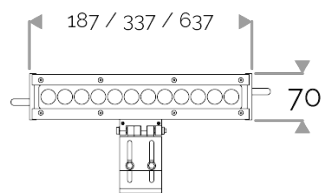

**X-LINE<sup>3</sup> - LED every 25mm - 6W to 60W - up to 6210 lm - 187 mm to 1537 mm**  
**821-3345-HT X-LINE<sup>3</sup> 12 230V neutral white 4000K 2x22.5° L337mm 6W IP66**

**X-LINE<sup>3</sup> - LED every 25mm - 6W to 60W - up to 6210 lm - 187 mm to 1537 mm**  
**821-3345-HT X-LINE<sup>3</sup> 12 230V neutral white 4000K 2x22.5° L337mm 6W IP66**

CRI70. High-power LED luminaire. Monochrome version, RGB MIX or WHITE MIX.

**ELECTRICAL FEATURES**

230V mains connection. Integrated driver. Built-in 10 kV/5 kA surge protection. Control to be specified when ordering. Default cable length 1.5m. DMX version contains the plug and socket CONNECT SYSTEM for easy installation.

**CABLES USED**

Fixed version: HO7RN-F 3G1,5mm<sup>2</sup> cable: phase (brown), neutral (blue) & ground (green/yellow). Length: 150cm.

DMX version: CONNECT SYSTEM cable. Length: 50cm.

DALI version: HO7RN-F 3G1,5mm<sup>2</sup> cable: phase (brown), neutral (blue) & ground (green/yellow) + 2x0.5mm<sup>2</sup> cable: black- and red+. Length: 150cm.

**MECHANICAL FEATURES**

IP66, IK06. Anodized aluminium profile. Clear PMMA. Silicone gasket. Product is mounted on two anodized aluminium brackets. Delta Seal® treated stainless steel fasteners. Glare shield comes in raw aluminium with the RAL colour to be specified. Weights: 187mm: 0,9 kg. 337mm: 1,5 kg. 637mm: 2,5 kg. 937mm: 3,5 kg. 1237mm: 5 kg. 1537mm: 6 kg.