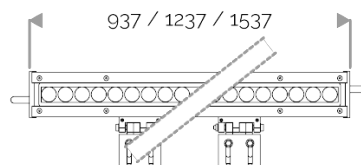

**X-LINE<sup>3</sup> - LED every 25mm - 6W to 60W - up to 6210 lm - 187 mm to 1537 mm**  
**821-3345-HT X-LINE<sup>3</sup> 12 230V neutral white 4000K 2x22.5° L337mm 6W IP66**

**X-LINE<sup>3</sup> - LED every 25mm - 6W to 60W - up to 6210 lm - 187 mm to 1537 mm**  
**821-3345-HT X-LINE<sup>3</sup> 12 230V neutral white 4000K 2x22.5° L337mm 6W IP66**

CRI70. High-power LED luminaire. Monochrome version, RGB MIX or WHITE MIX.

**ELECTRICAL FEATURES**

230V mains connection. Integrated driver. Built-in 10 kV/5 kA surge protection. Control to be specified when ordering. Default cable length 1.5m. DMX version contains the plug and socket CONNECT SYSTEM for easy installation.

**CABLES USED**

Fixed version: HO7RN-F 3G1,5mm<sup>2</sup> cable: phase (brown), neutral (blue) & ground (green/yellow). Length: 150cm.

DMX version: CONNECT SYSTEM cable. Length: 50cm.

DALI version: HO7RN-F 3G1,5mm<sup>2</sup> cable: phase (brown), neutral (blue) & ground (green/yellow) + 2x0.5mm<sup>2</sup> cable: black- and red+. Length: 150cm.

**MECHANICAL FEATURES**

IP66, IK06. Anodized aluminium profile. Clear PMMA. Silicone gasket. Product is mounted on two anodized aluminium brackets. Delta Seal® treated stainless steel fasteners. Glare shield comes in raw aluminium with the RAL colour to be specified. Weights: 187mm: 0,9 kg. 337mm: 1,5 kg. 637mm: 2,5 kg. 937mm: 3,5 kg. 1237mm: 5 kg. 1537mm: 6 kg.