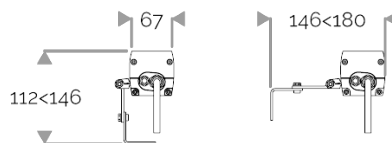

**X-LINE<sup>3</sup> - LED every 25mm - 6W to 60W - up to 6210 lm - 187 mm to 1537 mm**  
**821-3345-HT X-LINE<sup>3</sup> 12 230V neutral white 4000K 2x22.5° L337mm 6W IP66**

**X-LINE<sup>3</sup> - LED every 25mm - 6W to 60W - up to 6210 lm - 187 mm to 1537 mm**  
**821-3345-HT X-LINE<sup>3</sup> 12 230V neutral white 4000K 2x22.5° L337mm 6W IP66**

CRI70. High-power LED luminaire. Monochrome version, RGB MIX or WHITE MIX.

**ELECTRICAL FEATURES**

230V mains connection. Integrated driver. Built-in 10 kV/5 kA surge protection. Control to be specified when ordering. Default cable length 1.5m. DMX version contains the plug and socket CONNECT SYSTEM for easy installation.

**CABLES USED**

Fixed version: HO7RN-F 3G1,5mm<sup>2</sup> cable: phase (brown), neutral (blue) & ground (green/yellow). Length: 150cm.

DMX version: CONNECT SYSTEM cable. Length: 50cm.

DALI version: HO7RN-F 3G1,5mm<sup>2</sup> cable: phase (brown), neutral (blue) & ground (green/yellow) + 2x0.5mm<sup>2</sup> cable: black- and red+. Length: 150cm.

**MECHANICAL FEATURES**

IP66, IK06. Anodized aluminium profile. Clear PMMA. Silicone gasket. Product is mounted on two anodized aluminium brackets. Delta Seal® treated stainless steel fasteners. Glare shield comes in raw aluminium with the RAL colour to be specified. Weights: 187mm: 0,9 kg. 337mm: 1,5 kg. 637mm: 2,5 kg. 937mm: 3,5 kg. 1237mm: 5 kg. 1537mm: 6 kg.