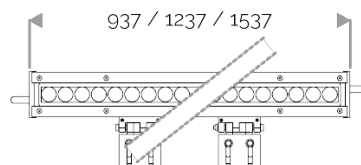

**X-LINE<sup>3</sup> - LED every 25mm - 6W to 60W - up to 6210 lm - 187 mm to 1537 mm**  
**821-3370-HT X-LINE<sup>3</sup> 24 230V neutral white 4000K 2x22.5° L637mm 12W IP66**

**X-LINE<sup>3</sup> - LED every 25mm - 6W to 60W - up to 6210 lm - 187 mm to 1537 mm**  
**821-3370-HT X-LINE<sup>3</sup> 24 230V neutral white 4000K 2x22.5° L637mm 12W IP66**

CRI70. High-power LED luminaire. Monochrome version, RGB MIX or WHITE MIX.

**ELECTRICAL FEATURES**

230V mains connection. Integrated driver. Built-in 10 kV/5 kA surge protection. Control to be specified when ordering. Default cable length 1.5m. DMX version contains the plug and socket CONNECT SYSTEM for easy installation.

**CABLES USED**

Fixed version: HO7RN-F 3G1,5mm<sup>2</sup> cable: phase (brown), neutral (blue) & ground (green/yellow). Length: 150cm.

DMX version: CONNECT SYSTEM cable. Length: 50cm.

DALI version: HO7RN-F 3G1,5mm<sup>2</sup> cable: phase (brown), neutral (blue) & ground (green/yellow) + 2x0.5mm<sup>2</sup> cable: black- and red+. Length: 150cm.

**MECHANICAL FEATURES**

IP66, IK06. Anodized aluminium profile. Clear PMMA. Silicone gasket. Product is mounted on two anodized aluminium brackets. Delta Seal® treated stainless steel fasteners. Glare shield comes in raw aluminium with the RAL colour to be specified. Weights: 187mm: 0,9 kg. 337mm: 1,5 kg. 637mm: 2,5 kg. 937mm: 3,5 kg. 1237mm: 5 kg. 1537mm: 6 kg.