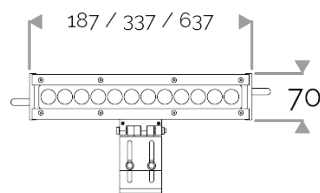

**X-LINE<sup>3</sup> - LED every 25mm - 6W to 60W - up to 6210 lm - 187 mm to 1537 mm**  
**821-3370-HT X-LINE<sup>3</sup> 24 230V neutral white 4000K 2x22.5° L637mm 12W IP66**

**X-LINE<sup>3</sup> - LED every 25mm - 6W to 60W - up to 6210 lm - 187 mm to 1537 mm**  
**821-3370-HT X-LINE<sup>3</sup> 24 230V neutral white 4000K 2x22.5° L637mm 12W IP66**

CRI70. High-power LED luminaire. Monochrome version, RGB MIX or WHITE MIX.

**ELECTRICAL FEATURES**

230V mains connection. Integrated driver. Built-in 10 kV/5 kA surge protection. Control to be specified when ordering. Default cable length 1.5m. DMX version contains the plug and socket CONNECT SYSTEM for easy installation.

**CABLES USED**

Fixed version: HO7RN-F 3G1,5mm<sup>2</sup> cable: phase (brown), neutral (blue) & ground (green/yellow). Length: 150cm.

DMX version: CONNECT SYSTEM cable. Length: 50cm.

DALI version: HO7RN-F 3G1,5mm<sup>2</sup> cable: phase (brown), neutral (blue) & ground (green/yellow) + 2x0.5mm<sup>2</sup> cable: black- and red+. Length: 150cm.

**MECHANICAL FEATURES**

IP66, IK06. Anodized aluminium profile. Clear PMMA. Silicone gasket. Product is mounted on two anodized aluminium brackets. Delta Seal® treated stainless steel fasteners. Glare shield comes in raw aluminium with the RAL colour to be specified. Weights: 187mm: 0,9 kg. 337mm: 1,5 kg. 637mm: 2,5 kg. 937mm: 3,5 kg. 1237mm: 5 kg. 1537mm: 6 kg.