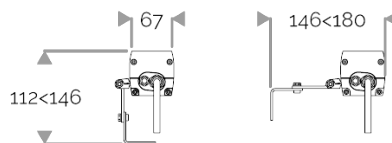

**X-LINE<sup>3</sup> - LED every 25mm - 6W to 60W - up to 6210 lm - 187 mm to 1537 mm**  
**821-3370-HT X-LINE<sup>3</sup> 24 230V neutral white 4000K 2x22.5° L637mm 12W IP66**

**X-LINE<sup>3</sup> - LED every 25mm - 6W to 60W - up to 6210 lm - 187 mm to 1537 mm**  
**821-3370-HT X-LINE<sup>3</sup> 24 230V neutral white 4000K 2x22.5° L637mm 12W IP66**

CRI70. High-power LED luminaire. Monochrome version, RGB MIX or WHITE MIX.

**ELECTRICAL FEATURES**

230V mains connection. Integrated driver. Built-in 10 kV/5 kA surge protection. Control to be specified when ordering. Default cable length 1.5m. DMX version contains the plug and socket CONNECT SYSTEM for easy installation.

**CABLES USED**

Fixed version: HO7RN-F 3G1,5mm<sup>2</sup> cable: phase (brown), neutral (blue) & ground (green/yellow). Length: 150cm.

DMX version: CONNECT SYSTEM cable. Length: 50cm.

DALI version: HO7RN-F 3G1,5mm<sup>2</sup> cable: phase (brown), neutral (blue) & ground (green/yellow) + 2x0.5mm<sup>2</sup> cable: black- and red+. Length: 150cm.

**MECHANICAL FEATURES**

IP66, IK06. Anodized aluminium profile. Clear PMMA. Silicone gasket. Product is mounted on two anodized aluminium brackets. Delta Seal® treated stainless steel fasteners. Glare shield comes in raw aluminium with the RAL colour to be specified. Weights: 187mm: 0,9 kg. 337mm: 1,5 kg. 637mm: 2,5 kg. 937mm: 3,5 kg. 1237mm: 5 kg. 1537mm: 6 kg.