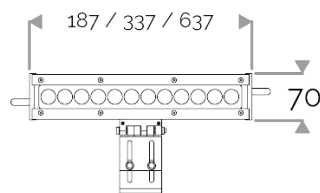

**X-LINE<sup>3</sup> - LED every 25mm - 6W to 60W - up to 6210 lm - 187 mm to 1537 mm**  
**821-3395-HT X-LINE<sup>3</sup> 36 230V neutral white 4000K 2x22.5° L937mm 18W IP66**

## X-LINE<sup>3</sup> - LED every 25mm - 6W to 60W - up to 6210 lm - 187 mm to 1537 mm

#### MECHANICAL FEATURES

IP66, IK06. Anodized aluminium profile. Clear PMMA. Silicone gasket. Product is mounted on two anodized aluminium brackets. Delta Seal® treated stainless steel fasteners. Glare shield comes in raw aluminium with the RAL colour to be specified. Weights: 187mm: 0,9 kg. 337mm: 1,5 kg. 637mm: 2,5 kg. 937mm: 3,5 kg. 1237mm: 5 kg. 1537mm: 6 kg.