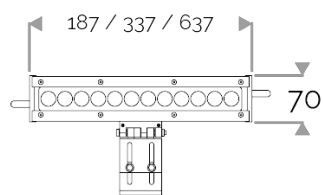

X-LINE³ - LED every 25mm - 6W to 60W - up to 6210 lm - 187 mm to 1537 mm
821-3470-HT X-LINE³ 6 230V cold white 6500K 2x22.5° L187mm 3W IP66

X-LINE³ - LED every 25mm - 6W to 60W - up to 6210 lm - 187 mm to 1537 mm
821-3470-HT X-LINE³ 6 230V cold white 6500K 2x22.5° L187mm 3W IP66

ELECTRICAL FEATURES

230V mains connection. Integrated driver. Built-in 10 kV/5 kA surge protection. Control to be specified when ordering. Default cable length 1.5m. DMX version contains the plug and socket CONNECT SYSTEM for easy installation.

CABLES USED

Fixed version: HO7RN-F 3G1,5mm² cable: phase (brown), neutral (blue) & ground (green/yellow). Length: 150cm.

DMX version: CONNECT SYSTEM cable. Length: 50cm.

DALI version: HO7RN-F 3G1,5mm² cable: phase (brown), neutral (blue) & ground (green/yellow) + 2x0.5mm² cable: black- and red+. Length: 150cm.

MECHANICAL FEATURES

IP66, IK06. Anodized aluminium profile. Clear PMMA. Silicone gasket. Product is mounted on two anodized aluminium brackets. Delta Seal® treated stainless steel fasteners. Glare shield comes in raw aluminium with the RAL colour to be specified. Weights: 187mm: 0,9 kg. 337mm: 1,5 kg. 637mm: 2,5 kg. 937mm: 3,5 kg. 1237mm: 5 kg. 1537mm: 6 kg.