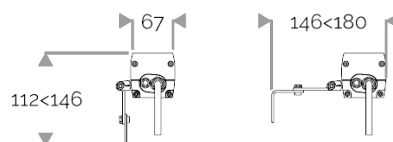

X-LINE³ - LED every 25mm - 6W to 60W - up to 6210 lm - 187 mm to 1537 mm
821-3470-HT X-LINE³ 6 230V cold white 6500K 2x22.5° L187mm 3W IP66

X-LINE³ - LED every 25mm - 6W to 60W - up to 6210 lm - 187 mm to 1537 mm
821-3470-HT X-LINE³ 6 230V cold white 6500K 2x22.5° L187mm 3W IP66

ELECTRICAL FEATURES

230V mains connection. Integrated driver. Built-in 10 kV/5 kA surge protection. Control to be specified when ordering. Default cable length 1.5m. DMX version contains the plug and socket CONNECT SYSTEM for easy installation.

CABLES USED

Fixed version: HO7RN-F 3G1,5mm² cable: phase (brown), neutral (blue) & ground (green/yellow). Length: 150cm.

DMX version: CONNECT SYSTEM cable. Length: 50cm.

DALI version: HO7RN-F 3G1,5mm² cable: phase (brown), neutral (blue) & ground (green/yellow) + 2x0.5mm² cable: black- and red+. Length: 150cm.

MECHANICAL FEATURES

IP66, IK06. Anodized aluminium profile. Clear PMMA. Silicone gasket. Product is mounted on two anodized aluminium brackets. Delta Seal® treated stainless steel fasteners. Glare shield comes in raw aluminium with the RAL colour to be specified. Weights: 187mm: 0,9 kg. 337mm: 1,5 kg. 637mm: 2,5 kg. 937mm: 3,5 kg. 1237mm: 5 kg. 1537mm: 6 kg.