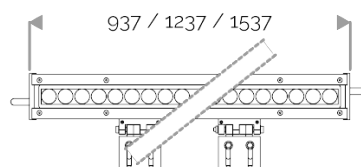

X-LINE³ - LED every 25mm - 6W to 60W - up to 6210 lm - 187 mm to 1537 mm
821-3470-HT X-LINE³ 6 230V cold white 6500K 2x22.5° L187mm 3W IP66

X-LINE³ - LED every 25mm - 6W to 60W - up to 6210 lm - 187 mm to 1537 mm
821-3470-HT X-LINE³ 6 230V cold white 6500K 2x22.5° L187mm 3W IP66

ELECTRICAL FEATURES

230V mains connection. Integrated driver. Built-in 10 kV/5 kA surge protection. Control to be specified when ordering. Default cable length 1.5m. DMX version contains the plug and socket CONNECT SYSTEM for easy installation.

CABLES USED

Fixed version: HO7RN-F 3G1,5mm² cable: phase (brown), neutral (blue) & ground (green/yellow). Length: 150cm.

DMX version: CONNECT SYSTEM cable. Length: 50cm.

DALI version: HO7RN-F 3G1,5mm² cable: phase (brown), neutral (blue) & ground (green/yellow) + 2x0.5mm² cable: black- and red+. Length: 150cm.

MECHANICAL FEATURES

IP66, IK06. Anodized aluminium profile. Clear PMMA. Silicone gasket. Product is mounted on two anodized aluminium brackets. Delta Seal® treated stainless steel fasteners. Glare shield comes in raw aluminium with the RAL colour to be specified. Weights: 187mm: 0,9 kg. 337mm: 1,5 kg. 637mm: 2,5 kg. 937mm: 3,5 kg. 1237mm: 5 kg. 1537mm: 6 kg.