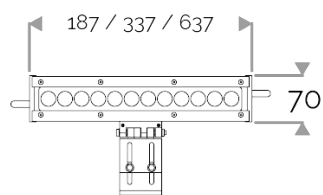

X-LINE³ - LED every 25mm - 6W to 60W - up to 6210 lm - 187 mm to 1537 mm
821-3480-HT X-LINE³ 12 230V cold white 6500K 2x2° L337mm 6W IP66

X-LINE³ - LED every 25mm - 6W to 60W - up to 6210 lm - 187 mm to 1537 mm

LIGHTING FEATURES

CRI70. High-power LED luminaire. Monochrome version, RGB MIX or WHITE MIX.

ELECTRICAL FEATURES

230V mains connection. Integrated driver. Built-in 10 kV/5 kA surge protection. Control to be specified when ordering. Default cable length 1.5m. DMX version contains the plug and socket CONNECT SYSTEM for easy installation.

CABLES USED

Fixed version: HO7RN-F 3G1,5mm² cable: phase (brown), neutral (blue) & ground (green/yellow). Length: 150cm.

DMX version: CONNECT SYSTEM cable. Length: 50cm.

DALI version: HO7RN-F 3G1,5mm² cable: phase (brown), neutral (blue) & ground (green/yellow) + 2x0,5mm² cable: black- and red+. Length: 150cm.

MECHANICAL FEATURES

IP66, IK06. Anodized aluminium profile. Clear PMMA. Silicone gasket. Product is mounted on two anodized aluminium brackets. Delta Seal® treated stainless steel fasteners. Glare shield comes in raw aluminium with the RAL colour to be specified. Weights: 187mm: 0,9 kg. 337mm: 1,5 kg. 637mm: 2,5 kg. 937mm: 3,5 kg. 1237mm: 5 kg. 1537mm: 6 kg.