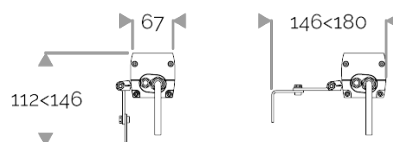

X-LINE³ - LED every 25mm - 6W to 60W - up to 6210 lm - 187 mm to 1537 mm
821-3480-HT X-LINE³ 12 230V cold white 6500K 2x2° L337mm 6W IP66

X-LINE³ - LED every 25mm - 6W to 60W - up to 6210 lm - 187 mm to 1537 mm

LIGHTING FEATURES

CRI70. High-power LED luminaire. Monochrome version, RGB MIX or WHITE MIX.

ELECTRICAL FEATURES

230V mains connection. Integrated driver. Built-in 10 kV/5 kA surge protection. Control to be specified when ordering. Default cable length 1.5m. DMX version contains the plug and socket CONNECT SYSTEM for easy installation.

CABLES USED

Fixed version: HO7RN-F 3G1,5mm² cable: phase (brown), neutral (blue) & ground (green/yellow). Length: 150cm.

DMX version: CONNECT SYSTEM cable. Length: 50cm.

DALI version: HO7RN-F 3G1,5mm² cable: phase (brown), neutral (blue) & ground (green/yellow) + 2x0,5mm² cable: black- and red+. Length: 150cm.

MECHANICAL FEATURES

IP66, IK06. Anodized aluminium profile. Clear PMMA. Silicone gasket. Product is mounted on two anodized aluminium brackets. Delta Seal® treated stainless steel fasteners. Glare shield comes in raw aluminium with the RAL colour to be specified. Weights: 187mm: 0,9 kg. 337mm: 1,5 kg. 637mm: 2,5 kg. 937mm: 3,5 kg. 1237mm: 5 kg. 1537mm: 6 kg.