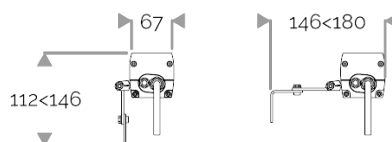

X-LINE³ - LED every 25mm - 6W to 60W - up to 6210 lm - 187 mm to 1537 mm
821-3500-HT X-LINE³ 12 230V cold white 6500K 50x10° L337mm 6W IP66

X-LINE³ - LED every 25mm - 6W to 60W - up to 6210 lm - 187 mm to 1537 mm

LIGHTING FEATURES

CRI70. High-power LED luminaire. Monochrome version, RGB MIX or WHITE MIX.

ELECTRICAL FEATURES

230V mains connection. Integrated driver. Built-in 10 kV/5 kA surge protection. Control to be specified when ordering. Default cable length 1.5m. DMX version contains the plug and socket CONNECT SYSTEM for easy installation.

CABLES USED

Fixed version: HO7RN-F 3G1,5mm² cable: phase (brown), neutral (blue) & ground (green/yellow). Length: 150cm.

DMX version: CONNECT SYSTEM cable. Length: 50cm.

DALI version: HO7RN-F 3G1,5mm² cable: phase (brown), neutral (blue) & ground (green/yellow) + 2x0,5mm² cable: black- and red+. Length: 150cm.

MECHANICAL FEATURES

IP66, IK06. Anodized aluminium profile. Clear PMMA. Silicone gasket. Product is mounted on two anodized aluminium brackets. Delta Seal® treated stainless steel fasteners. Glare shield comes in raw aluminium with the RAL colour to be specified. Weights: 187mm: 0,9 kg. 337mm: 1,5 kg. 637mm: 2,5 kg. 937mm: 3,5 kg. 1237mm: 5 kg. 1537mm: 6 kg.