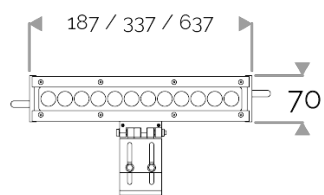

X-LINE³ - LED every 25mm - 6W to 60W - up to 6210 lm - 187 mm to 1537 mm
821-3500-HT X-LINE³ 12 230V cold white 6500K 50x10° L337mm 6W IP66

X-LINE³ - LED every 25mm - 6W to 60W - up to 6210 lm - 187 mm to 1537 mm

LIGHTING FEATURES

CRI70. High-power LED luminaire. Monochrome version, RGB MIX or WHITE MIX.

ELECTRICAL FEATURES

230V mains connection. Integrated driver. Built-in 10 kV/5 kA surge protection. Control to be specified when ordering. Default cable length 1.5m. DMX version contains the plug and socket CONNECT SYSTEM for easy installation.

CABLES USED

Fixed version: HO7RN-F 3G1,5mm² cable: phase (brown), neutral (blue) & ground (green/yellow). Length: 150cm.

DMX version: CONNECT SYSTEM cable. Length: 50cm.

DALI version: HO7RN-F 3G1,5mm² cable: phase (brown), neutral (blue) & ground (green/yellow) + 2x0,5mm² cable: black- and red+. Length: 150cm.

MECHANICAL FEATURES

IP66, IK06. Anodized aluminium profile. Clear PMMA. Silicone gasket. Product is mounted on two anodized aluminium brackets. Delta Seal® treated stainless steel fasteners. Glare shield comes in raw aluminium with the RAL colour to be specified. Weights: 187mm: 0,9 kg. 337mm: 1,5 kg. 637mm: 2,5 kg. 937mm: 3,5 kg. 1237mm: 5 kg. 1537mm: 6 kg.