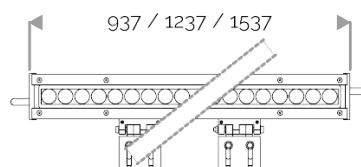

X-LINE³ - LED every 25mm - 6W to 60W - up to 6210 lm - 187 mm to 1537 mm
821-3500-HT X-LINE³ 12 230V cold white 6500K 50x10° L337mm 6W IP66

X-LINE³ - LED every 25mm - 6W to 60W - up to 6210 lm - 187 mm to 1537 mm

LIGHTING FEATURES

CRI70. High-power LED luminaire. Monochrome version, RGB MIX or WHITE MIX.

ELECTRICAL FEATURES

230V mains connection. Integrated driver. Built-in 10 kV/5 kA surge protection. Control to be specified when ordering. Default cable length 1.5m. DMX version contains the plug and socket CONNECT SYSTEM for easy installation.

CABLES USED

Fixed version: HO7RN-F 3G1,5mm² cable: phase (brown), neutral (blue) & ground (green/yellow). Length: 150cm.

DMX version: CONNECT SYSTEM cable. Length: 50cm.

DALI version: HO7RN-F 3G1,5mm² cable: phase (brown), neutral (blue) & ground (green/yellow) + 2x0,5mm² cable: black- and red+. Length: 150cm.

MECHANICAL FEATURES

IP66, IK06. Anodized aluminium profile. Clear PMMA. Silicone gasket. Product is mounted on two anodized aluminium brackets. Delta Seal® treated stainless steel fasteners. Glare shield comes in raw aluminium with the RAL colour to be specified. Weights: 187mm: 0,9 kg. 337mm: 1,5 kg. 637mm: 2,5 kg. 937mm: 3,5 kg. 1237mm: 5 kg. 1537mm: 6 kg.