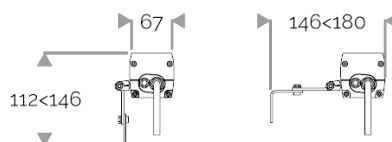

**X-LINE<sup>3</sup> - LED every 25mm - 6W to 60W - up to 6210 lm - 187 mm to 1537 mm**  
**821-3505-HT X-LINE<sup>3</sup> 24 230V cold white 6500K 2x2° L637mm 12W IP66**

## X-LINE<sup>3</sup> - LED every 25mm - 6W to 60W - up to 6210 lm - 187 mm to 1537 mm

#### CABLES USED

Fixed version: HO7RN-F 3G1,5mm<sup>2</sup> cable: phase (brown), neutral (blue) & ground (green/yellow). Length: 150cm.

DMX version: CONNECT SYSTEM cable. Length: 50cm.

DALI version: HO7RN-F 3G1,5mm<sup>2</sup> cable: phase (brown), neutral (blue) & ground (green/yellow) + 2x0.5mm<sup>2</sup> cable: black- and red+. Length: 150cm.

#### MECHANICAL FEATURES

IP66, IK06. Anodized aluminium profile. Clear PMMA. Silicone gasket. Product is mounted on two anodized aluminium brackets. Delta Seal® treated stainless steel fasteners. Glare shield comes in raw aluminium with the RAL colour to be specified. Weights: 187mm: 0,9 kg. 337mm: 1,5 kg. 637mm: 2,5 kg. 937mm: 3,5 kg. 1237mm: 5 kg. 1537mm: 6 kg.