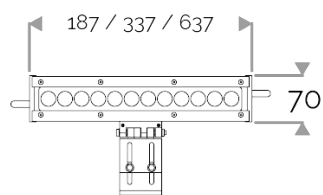

**X-LINE<sup>3</sup> - LED every 25mm - 6W to 60W - up to 6210 lm - 187 mm to 1537 mm**  
**821-3505-HT X-LINE<sup>3</sup> 24 230V cold white 6500K 2x2° L637mm 12W IP66**

## X-LINE<sup>3</sup> - LED every 25mm - 6W to 60W - up to 6210 lm - 187 mm to 1537 mm

#### CABLES USED

Fixed version: HO7RN-F 3G1,5mm<sup>2</sup> cable: phase (brown), neutral (blue) & ground (green/yellow). Length: 150cm.

DMX version: CONNECT SYSTEM cable. Length: 50cm.

DALI version: HO7RN-F 3G1,5mm<sup>2</sup> cable: phase (brown), neutral (blue) & ground (green/yellow) + 2x0.5mm<sup>2</sup> cable: black- and red+. Length: 150cm.

#### MECHANICAL FEATURES

IP66, IK06. Anodized aluminium profile. Clear PMMA. Silicone gasket. Product is mounted on two anodized aluminium brackets. Delta Seal® treated stainless steel fasteners. Glare shield comes in raw aluminium with the RAL colour to be specified. Weights: 187mm: 0,9 kg. 337mm: 1,5 kg. 637mm: 2,5 kg. 937mm: 3,5 kg. 1237mm: 5 kg. 1537mm: 6 kg.