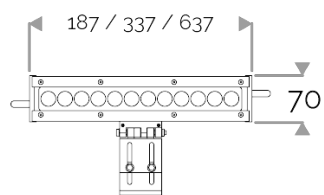

**X-LINE<sup>3</sup> - LED every 25mm - 6W to 60W - up to 6210 lm - 187 mm to 1537 mm**  
**821-3520-HT X-LINE<sup>3</sup> 24 230V cold white 6500K 2x22.5° L637mm 12W IP66**

**X-LINE<sup>3</sup> - LED every 25mm - 6W to 60W - up to 6210 lm - 187 mm to 1537 mm**  
**821-3520-HT X-LINE<sup>3</sup> 24 230V cold white 6500K 2x22.5° L637mm 12W IP66**

CRI70. High-power LED luminaire. Monochrome version, RGB MIX or WHITE MIX.

**ELECTRICAL FEATURES**

230V mains connection. Integrated driver. Built-in 10 kV/5 kA surge protection. Control to be specified when ordering. Default cable length 1.5m. DMX version contains the plug and socket CONNECT SYSTEM for easy installation.

**CABLES USED**

Fixed version: HO7RN-F 3G1,5mm<sup>2</sup> cable: phase (brown), neutral (blue) & ground (green/yellow). Length: 150cm.

DMX version: CONNECT SYSTEM cable. Length: 50cm.

DALI version: HO7RN-F 3G1,5mm<sup>2</sup> cable: phase (brown), neutral (blue) & ground (green/yellow) + 2x0.5mm<sup>2</sup> cable: black- and red+. Length: 150cm.

**MECHANICAL FEATURES**

IP66, IK06. Anodized aluminium profile. Clear PMMA. Silicone gasket. Product is mounted on two anodized aluminium brackets. Delta Seal® treated stainless steel fasteners. Glare shield comes in raw aluminium with the RAL colour to be specified. Weights: 187mm: 0,9 kg. 337mm: 1,5 kg. 637mm: 2,5 kg. 937mm: 3,5 kg. 1237mm: 5 kg. 1537mm: 6 kg.