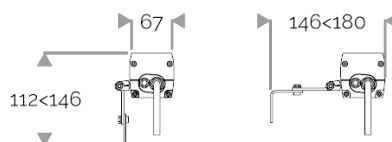

**X-LINE<sup>3</sup> - LED every 25mm - 6W to 60W - up to 6210 lm - 187 mm to 1537 mm**  
**821-3520-HT X-LINE<sup>3</sup> 24 230V cold white 6500K 2x22.5° L637mm 12W IP66**

**X-LINE<sup>3</sup> - LED every 25mm - 6W to 60W - up to 6210 lm - 187 mm to 1537 mm**  
**821-3520-HT X-LINE<sup>3</sup> 24 230V cold white 6500K 2x22.5° L637mm 12W IP66**

CRI70. High-power LED luminaire. Monochrome version, RGB MIX or WHITE MIX.

**ELECTRICAL FEATURES**

230V mains connection. Integrated driver. Built-in 10 kV/5 kA surge protection. Control to be specified when ordering. Default cable length 1.5m. DMX version contains the plug and socket CONNECT SYSTEM for easy installation.

**CABLES USED**

Fixed version: HO7RN-F 3G1,5mm<sup>2</sup> cable: phase (brown), neutral (blue) & ground (green/yellow). Length: 150cm.

DMX version: CONNECT SYSTEM cable. Length: 50cm.

DALI version: HO7RN-F 3G1,5mm<sup>2</sup> cable: phase (brown), neutral (blue) & ground (green/yellow) + 2x0.5mm<sup>2</sup> cable: black- and red+. Length: 150cm.

**MECHANICAL FEATURES**

IP66, IK06. Anodized aluminium profile. Clear PMMA. Silicone gasket. Product is mounted on two anodized aluminium brackets. Delta Seal® treated stainless steel fasteners. Glare shield comes in raw aluminium with the RAL colour to be specified. Weights: 187mm: 0,9 kg. 337mm: 1,5 kg. 637mm: 2,5 kg. 937mm: 3,5 kg. 1237mm: 5 kg. 1537mm: 6 kg.