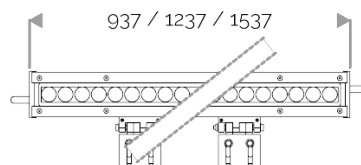

X-LINE³ - LED every 25mm - 6W to 60W - up to 6210 lm - 187 mm to 1537 mm
821-3530-HT X-LINE³ 36 230V cold white 6500K 2x2° L937mm 18W IP66

X-LINE³ - LED every 25mm - 6W to 60W - up to 6210 lm - 187 mm to 1537 mm
821-3530-HT X-LINE³ 36 230V cold white 6500K 2x2° L937mm 18W IP66

ELECTRICAL FEATURES

230V mains connection. Integrated driver. Built-in 10 kV/5 kA surge protection. Control to be specified when ordering. Default cable length 1.5m. DMX version contains the plug and socket CONNECT SYSTEM for easy installation.

CABLES USED

Fixed version: HO7RN-F 3G1,5mm² cable: phase (brown), neutral (blue) & ground (green/yellow). Length: 150cm.

DMX version: CONNECT SYSTEM cable. Length: 50cm.

DALI version: HO7RN-F 3G1,5mm² cable: phase (brown), neutral (blue) & ground (green/yellow) + 2x0.5mm² cable: black- and red+. Length: 150cm.

MECHANICAL FEATURES

IP66, IK06. Anodized aluminium profile. Clear PMMA. Silicone gasket. Product is mounted on two anodized aluminium brackets. Delta Seal® treated stainless steel fasteners. Glare shield comes in raw aluminium with the RAL colour to be specified. Weights: 187mm: 0,9 kg. 337mm: 1,5 kg. 637mm: 2,5 kg. 937mm: 3,5 kg. 1237mm: 5 kg. 1537mm: 6 kg.