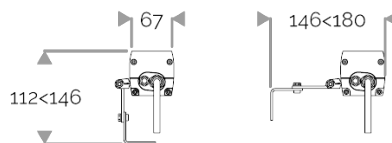

X-LINE³ - LED every 25mm - 6W to 60W - up to 6210 lm - 187 mm to 1537 mm
821-3530-HT X-LINE³ 36 230V cold white 6500K 2x2° L937mm 18W IP66

X-LINE³ - LED every 25mm - 6W to 60W - up to 6210 lm - 187 mm to 1537 mm
821-3530-HT X-LINE³ 36 230V cold white 6500K 2x2° L937mm 18W IP66

ELECTRICAL FEATURES

230V mains connection. Integrated driver. Built-in 10 kV/5 kA surge protection. Control to be specified when ordering. Default cable length 1.5m. DMX version contains the plug and socket CONNECT SYSTEM for easy installation.

CABLES USED

Fixed version: HO7RN-F 3G1,5mm² cable: phase (brown), neutral (blue) & ground (green/yellow). Length: 150cm.

DMX version: CONNECT SYSTEM cable. Length: 50cm.

DALI version: HO7RN-F 3G1,5mm² cable: phase (brown), neutral (blue) & ground (green/yellow) + 2x0.5mm² cable: black- and red+. Length: 150cm.

MECHANICAL FEATURES

IP66, IK06. Anodized aluminium profile. Clear PMMA. Silicone gasket. Product is mounted on two anodized aluminium brackets. Delta Seal® treated stainless steel fasteners. Glare shield comes in raw aluminium with the RAL colour to be specified. Weights: 187mm: 0,9 kg. 337mm: 1,5 kg. 637mm: 2,5 kg. 937mm: 3,5 kg. 1237mm: 5 kg. 1537mm: 6 kg.