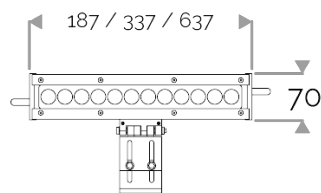

X-LINE³ - LED every 25mm - 6W to 60W - up to 6210 lm - 187 mm to 1537 mm
821-3530-HT X-LINE³ 36 230V cold white 6500K 2x2° L937mm 18W IP66

X-LINE³ - LED every 25mm - 6W to 60W - up to 6210 lm - 187 mm to 1537 mm
821-3530-HT X-LINE³ 36 230V cold white 6500K 2x2° L937mm 18W IP66

ELECTRICAL FEATURES

230V mains connection. Integrated driver. Built-in 10 kV/5 kA surge protection. Control to be specified when ordering. Default cable length 1.5m. DMX version contains the plug and socket CONNECT SYSTEM for easy installation.

CABLES USED

Fixed version: HO7RN-F 3G1,5mm² cable: phase (brown), neutral (blue) & ground (green/yellow). Length: 150cm.

DMX version: CONNECT SYSTEM cable. Length: 50cm.

DALI version: HO7RN-F 3G1,5mm² cable: phase (brown), neutral (blue) & ground (green/yellow) + 2x0.5mm² cable: black- and red+. Length: 150cm.

MECHANICAL FEATURES

IP66, IK06. Anodized aluminium profile. Clear PMMA. Silicone gasket. Product is mounted on two anodized aluminium brackets. Delta Seal® treated stainless steel fasteners. Glare shield comes in raw aluminium with the RAL colour to be specified. Weights: 187mm: 0,9 kg. 337mm: 1,5 kg. 637mm: 2,5 kg. 937mm: 3,5 kg. 1237mm: 5 kg. 1537mm: 6 kg.