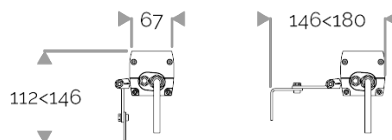

**X-LINE<sup>3</sup> - LED every 25mm - 6W to 60W - up to 6210 lm - 187 mm to 1537 mm**  
**821-3550-HT X-LINE<sup>3</sup> 36 230V cold white 6500K 50x10° L937mm 18W IP66**

**X-LINE<sup>3</sup> - LED every 25mm - 6W to 60W - up to 6210 lm - 187 mm to 1537 mm**  
**821-3550-HT X-LINE<sup>3</sup> 36 230V cold white 6500K 50x10° L937mm 18W IP66**

CRI70. High-power LED luminaire. Monochrome version, RGB MIX or WHITE MIX.

**ELECTRICAL FEATURES**

230V mains connection. Integrated driver. Built-in 10 kV/5 kA surge protection. Control to be specified when ordering. Default cable length 1.5m. DMX version contains the plug and socket CONNECT SYSTEM for easy installation.

**CABLES USED**

Fixed version: HO7RN-F 3G1,5mm<sup>2</sup> cable: phase (brown), neutral (blue) & ground (green/yellow). Length: 150cm.

DMX version: CONNECT SYSTEM cable. Length: 50cm.

DALI version: HO7RN-F 3G1,5mm<sup>2</sup> cable: phase (brown), neutral (blue) & ground (green/yellow) + 2x0.5mm<sup>2</sup> cable: black- and red+. Length: 150cm.

**MECHANICAL FEATURES**

IP66, IK06. Anodized aluminium profile. Clear PMMA. Silicone gasket. Product is mounted on two anodized aluminium brackets. Delta Seal® treated stainless steel fasteners. Glare shield comes in raw aluminium with the RAL colour to be specified. Weights: 187mm: 0,9 kg. 337mm: 1,5 kg. 637mm: 2,5 kg. 937mm: 3,5 kg. 1237mm: 5 kg. 1537mm: 6 kg.