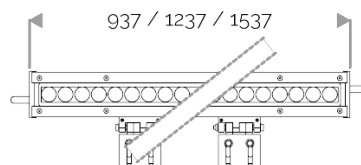

**X-LINE<sup>3</sup> - LED every 25mm - 6W to 60W - up to 6210 lm - 187 mm to 1537 mm**  
**821-3550-HT X-LINE<sup>3</sup> 36 230V cold white 6500K 50x10° L937mm 18W IP66**

**X-LINE<sup>3</sup> - LED every 25mm - 6W to 60W - up to 6210 lm - 187 mm to 1537 mm**  
**821-3550-HT X-LINE<sup>3</sup> 36 230V cold white 6500K 50x10° L937mm 18W IP66**

CRI70. High-power LED luminaire. Monochrome version, RGB MIX or WHITE MIX.

**ELECTRICAL FEATURES**

230V mains connection. Integrated driver. Built-in 10 kV/5 kA surge protection. Control to be specified when ordering. Default cable length 1.5m. DMX version contains the plug and socket CONNECT SYSTEM for easy installation.

**CABLES USED**

Fixed version: HO7RN-F 3G1,5mm<sup>2</sup> cable: phase (brown), neutral (blue) & ground (green/yellow). Length: 150cm.

DMX version: CONNECT SYSTEM cable. Length: 50cm.

DALI version: HO7RN-F 3G1,5mm<sup>2</sup> cable: phase (brown), neutral (blue) & ground (green/yellow) + 2x0.5mm<sup>2</sup> cable: black- and red+. Length: 150cm.

**MECHANICAL FEATURES**

IP66, IK06. Anodized aluminium profile. Clear PMMA. Silicone gasket. Product is mounted on two anodized aluminium brackets. Delta Seal® treated stainless steel fasteners. Glare shield comes in raw aluminium with the RAL colour to be specified. Weights: 187mm: 0,9 kg. 337mm: 1,5 kg. 637mm: 2,5 kg. 937mm: 3,5 kg. 1237mm: 5 kg. 1537mm: 6 kg.