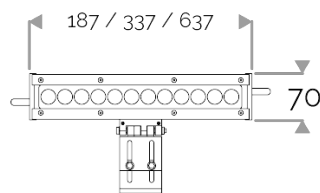

**X-LINE<sup>3</sup> - LED every 25mm - 6W to 60W - up to 6210 lm - 187 mm to 1537 mm**  
**821-3550-HT X-LINE<sup>3</sup> 36 230V cold white 6500K 50x10° L937mm 18W IP66**

**X-LINE<sup>3</sup> - LED every 25mm - 6W to 60W - up to 6210 lm - 187 mm to 1537 mm**  
**821-3550-HT X-LINE<sup>3</sup> 36 230V cold white 6500K 50x10° L937mm 18W IP66**

CRI70. High-power LED luminaire. Monochrome version, RGB MIX or WHITE MIX.

**ELECTRICAL FEATURES**

230V mains connection. Integrated driver. Built-in 10 kV/5 kA surge protection. Control to be specified when ordering. Default cable length 1.5m. DMX version contains the plug and socket CONNECT SYSTEM for easy installation.

**CABLES USED**

Fixed version: HO7RN-F 3G1,5mm<sup>2</sup> cable: phase (brown), neutral (blue) & ground (green/yellow). Length: 150cm.

DMX version: CONNECT SYSTEM cable. Length: 50cm.

DALI version: HO7RN-F 3G1,5mm<sup>2</sup> cable: phase (brown), neutral (blue) & ground (green/yellow) + 2x0.5mm<sup>2</sup> cable: black- and red+. Length: 150cm.

**MECHANICAL FEATURES**

IP66, IK06. Anodized aluminium profile. Clear PMMA. Silicone gasket. Product is mounted on two anodized aluminium brackets. Delta Seal® treated stainless steel fasteners. Glare shield comes in raw aluminium with the RAL colour to be specified. Weights: 187mm: 0,9 kg. 337mm: 1,5 kg. 637mm: 2,5 kg. 937mm: 3,5 kg. 1237mm: 5 kg. 1537mm: 6 kg.