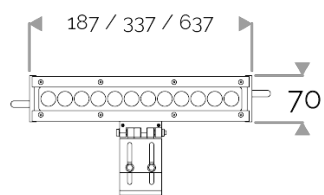

X-LINE³ - LED every 25mm - 6W to 60W - up to 6210 lm - 187 mm to 1537 mm
821-3560-HT X-LINE³ 48 230V cold white 6500K 2x5° L1237mm 24W IP66

X-LINE³ - LED every 25mm - 6W to 60W - up to 6210 lm - 187 mm to 1537 mm
821-3560-HT X-LINE³ 48 230V cold white 6500K 2x5° L1237mm 24W IP66

ELECTRICAL FEATURES

230V mains connection. Integrated driver. Built-in 10 kV/5 kA surge protection. Control to be specified when ordering. Default cable length 1.5m. DMX version contains the plug and socket CONNECT SYSTEM for easy installation.

CABLES USED

Fixed version: HO7RN-F 3G1,5mm² cable: phase (brown), neutral (blue) & ground (green/yellow). Length: 150cm.

DMX version: CONNECT SYSTEM cable. Length: 50cm.

DALI version: HO7RN-F 3G1,5mm² cable: phase (brown), neutral (blue) & ground (green/yellow) + 2x0.5mm² cable: black- and red+. Length: 150cm.

MECHANICAL FEATURES

IP66, IK06. Anodized aluminium profile. Clear PMMA. Silicone gasket. Product is mounted on two anodized aluminium brackets. Delta Seal® treated stainless steel fasteners. Glare shield comes in raw aluminium with the RAL colour to be specified. Weights: 187mm: 0,9 kg. 337mm: 1,5 kg. 637mm: 2,5 kg. 937mm: 3,5 kg. 1237mm: 5 kg. 1537mm: 6 kg.