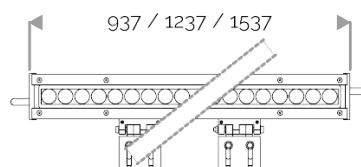

X-LINE³ - LED every 25mm - 6W to 60W - up to 6210 lm - 187 mm to 1537 mm
821-3560-HT X-LINE³ 48 230V cold white 6500K 2x5° L1237mm 24W IP66

X-LINE³ - LED every 25mm - 6W to 60W - up to 6210 lm - 187 mm to 1537 mm
821-3560-HT X-LINE³ 48 230V cold white 6500K 2x5° L1237mm 24W IP66

ELECTRICAL FEATURES

230V mains connection. Integrated driver. Built-in 10 kV/5 kA surge protection. Control to be specified when ordering. Default cable length 1.5m. DMX version contains the plug and socket CONNECT SYSTEM for easy installation.

CABLES USED

Fixed version: HO7RN-F 3G1,5mm² cable: phase (brown), neutral (blue) & ground (green/yellow). Length: 150cm.

DMX version: CONNECT SYSTEM cable. Length: 50cm.

DALI version: HO7RN-F 3G1,5mm² cable: phase (brown), neutral (blue) & ground (green/yellow) + 2x0.5mm² cable: black- and red+. Length: 150cm.

MECHANICAL FEATURES

IP66, IK06. Anodized aluminium profile. Clear PMMA. Silicone gasket. Product is mounted on two anodized aluminium brackets. Delta Seal® treated stainless steel fasteners. Glare shield comes in raw aluminium with the RAL colour to be specified. Weights: 187mm: 0,9 kg. 337mm: 1,5 kg. 637mm: 2,5 kg. 937mm: 3,5 kg. 1237mm: 5 kg. 1537mm: 6 kg.