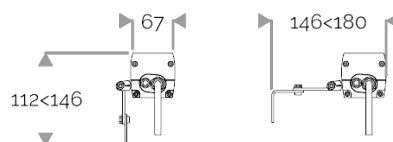

X-LINE³ - LED every 25mm - 6W to 60W - up to 6210 lm - 187 mm to 1537 mm
821-3560-HT X-LINE³ 48 230V cold white 6500K 2x5° L1237mm 24W IP66

X-LINE³ - LED every 25mm - 6W to 60W - up to 6210 lm - 187 mm to 1537 mm
821-3560-HT X-LINE³ 48 230V cold white 6500K 2x5° L1237mm 24W IP66

ELECTRICAL FEATURES

230V mains connection. Integrated driver. Built-in 10 kV/5 kA surge protection. Control to be specified when ordering. Default cable length 1.5m. DMX version contains the plug and socket CONNECT SYSTEM for easy installation.

CABLES USED

Fixed version: HO7RN-F 3G1,5mm² cable: phase (brown), neutral (blue) & ground (green/yellow). Length: 150cm.

DMX version: CONNECT SYSTEM cable. Length: 50cm.

DALI version: HO7RN-F 3G1,5mm² cable: phase (brown), neutral (blue) & ground (green/yellow) + 2x0.5mm² cable: black- and red+. Length: 150cm.

MECHANICAL FEATURES

IP66, IK06. Anodized aluminium profile. Clear PMMA. Silicone gasket. Product is mounted on two anodized aluminium brackets. Delta Seal® treated stainless steel fasteners. Glare shield comes in raw aluminium with the RAL colour to be specified. Weights: 187mm: 0,9 kg. 337mm: 1,5 kg. 637mm: 2,5 kg. 937mm: 3,5 kg. 1237mm: 5 kg. 1537mm: 6 kg.