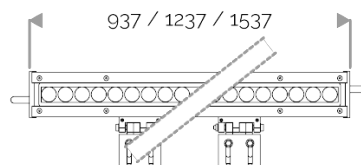

X-LINE³ - LED every 25mm - 6W to 60W - up to 6210 lm - 187 mm to 1537 mm
821-3565-HT X-LINE³ 48 230V cold white 6500K 2x15° L1237mm 24W IP66

X-LINE³ - LED every 25mm - 6W to 60W - up to 6210 lm - 187 mm to 1537 mm
821-3565-HT X-LINE³ 48 230V cold white 6500K 2x15° L1237mm 24W IP66

ELECTRICAL FEATURES

230V mains connection. Integrated driver. Built-in 10 kV/5 kA surge protection. Control to be specified when ordering. Default cable length 1.5m. DMX version contains the plug and socket CONNECT SYSTEM for easy installation.

CABLES USED

Fixed version: HO7RN-F 3G1,5mm² cable: phase (brown), neutral (blue) & ground (green/yellow). Length: 150cm.

DMX version: CONNECT SYSTEM cable. Length: 50cm.

DALI version: HO7RN-F 3G1,5mm² cable: phase (brown), neutral (blue) & ground (green/yellow) + 2x0,5mm² cable: black- and red+. Length: 150cm.

MECHANICAL FEATURES

IP66, IK06. Anodized aluminium profile. Clear PMMA. Silicone gasket. Product is mounted on two anodized aluminium brackets. Delta Seal® treated stainless steel fasteners. Glare shield comes in raw aluminium with the RAL colour to be specified. Weights: 187mm: 0,9 kg. 337mm: 1,5 kg. 637mm: 2,5 kg. 937mm: 3,5 kg. 1237mm: 5 kg. 1537mm: 6 kg.