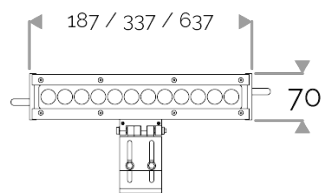

X-LINE³ - LED every 25mm - 6W to 60W - up to 6210 lm - 187 mm to 1537 mm
821-3565-HT X-LINE³ 48 230V cold white 6500K 2x15° L1237mm 24W IP66

X-LINE³ - LED every 25mm - 6W to 60W - up to 6210 lm - 187 mm to 1537 mm
821-3565-HT X-LINE³ 48 230V cold white 6500K 2x15° L1237mm 24W IP66

ELECTRICAL FEATURES

230V mains connection. Integrated driver. Built-in 10 kV/5 kA surge protection. Control to be specified when ordering. Default cable length 1.5m. DMX version contains the plug and socket CONNECT SYSTEM for easy installation.

CABLES USED

Fixed version: HO7RN-F 3G1,5mm² cable: phase (brown), neutral (blue) & ground (green/yellow). Length: 150cm.

DMX version: CONNECT SYSTEM cable. Length: 50cm.

DALI version: HO7RN-F 3G1,5mm² cable: phase (brown), neutral (blue) & ground (green/yellow) + 2x0,5mm² cable: black- and red+. Length: 150cm.

MECHANICAL FEATURES

IP66, IK06. Anodized aluminium profile. Clear PMMA. Silicone gasket. Product is mounted on two anodized aluminium brackets. Delta Seal® treated stainless steel fasteners. Glare shield comes in raw aluminium with the RAL colour to be specified. Weights: 187mm: 0,9 kg. 337mm: 1,5 kg. 637mm: 2,5 kg. 937mm: 3,5 kg. 1237mm: 5 kg. 1537mm: 6 kg.