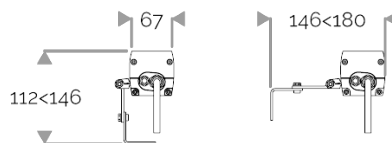

X-LINE³ - LED every 25mm - 6W to 60W - up to 6210 lm - 187 mm to 1537 mm
821-3565-HT X-LINE³ 48 230V cold white 6500K 2x15° L1237mm 24W IP66

X-LINE³ - LED every 25mm - 6W to 60W - up to 6210 lm - 187 mm to 1537 mm
821-3565-HT X-LINE³ 48 230V cold white 6500K 2x15° L1237mm 24W IP66

ELECTRICAL FEATURES

230V mains connection. Integrated driver. Built-in 10 kV/5 kA surge protection. Control to be specified when ordering. Default cable length 1.5m. DMX version contains the plug and socket CONNECT SYSTEM for easy installation.

CABLES USED

Fixed version: HO7RN-F 3G1,5mm² cable: phase (brown), neutral (blue) & ground (green/yellow). Length: 150cm.

DMX version: CONNECT SYSTEM cable. Length: 50cm.

DALI version: HO7RN-F 3G1,5mm² cable: phase (brown), neutral (blue) & ground (green/yellow) + 2x0,5mm² cable: black- and red+. Length: 150cm.

MECHANICAL FEATURES

IP66, IK06. Anodized aluminium profile. Clear PMMA. Silicone gasket. Product is mounted on two anodized aluminium brackets. Delta Seal® treated stainless steel fasteners. Glare shield comes in raw aluminium with the RAL colour to be specified. Weights: 187mm: 0,9 kg. 337mm: 1,5 kg. 637mm: 2,5 kg. 937mm: 3,5 kg. 1237mm: 5 kg. 1537mm: 6 kg.