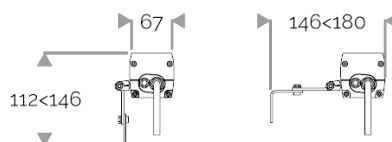

**X-LINE<sup>3</sup> - LED every 25mm - 6W to 60W - up to 6210 lm - 187 mm to 1537 mm**  
**821-3570-HT X-LINE<sup>3</sup> 48 230V cold white 6500K 2x22.5° L1237mm 24W IP66**

**X-LINE<sup>3</sup> - LED every 25mm - 6W to 60W - up to 6210 lm - 187 mm to 1537 mm**  
**821-3570-HT X-LINE<sup>3</sup> 48 230V cold white 6500K 2x22.5° L1237mm 24W IP66**

CRI70. High-power LED luminaire. Monochrome version, RGB MIX or WHITE MIX.

**ELECTRICAL FEATURES**

230V mains connection. Integrated driver. Built-in 10 kV/5 kA surge protection. Control to be specified when ordering. Default cable length 1.5m. DMX version contains the plug and socket CONNECT SYSTEM for easy installation.

**CABLES USED**

Fixed version: HO7RN-F 3G1,5mm<sup>2</sup> cable: phase (brown), neutral (blue) & ground (green/yellow). Length: 150cm.

DMX version: CONNECT SYSTEM cable. Length: 50cm.

DALI version: HO7RN-F 3G1,5mm<sup>2</sup> cable: phase (brown), neutral (blue) & ground (green/yellow) + 2x0.5mm<sup>2</sup> cable: black- and red+. Length: 150cm.

**MECHANICAL FEATURES**

IP66, IK06. Anodized aluminium profile. Clear PMMA. Silicone gasket. Product is mounted on two anodized aluminium brackets. Delta Seal® treated stainless steel fasteners. Glare shield comes in raw aluminium with the RAL colour to be specified. Weights: 187mm: 0,9 kg. 337mm: 1,5 kg. 637mm: 2,5 kg. 937mm: 3,5 kg. 1237mm: 5 kg. 1537mm: 6 kg.