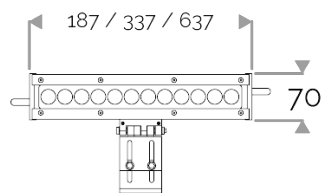

**X-LINE<sup>3</sup> - LED every 25mm - 6W to 60W - up to 6210 lm - 187 mm to 1537 mm**  
**821-3570-HT X-LINE<sup>3</sup> 48 230V cold white 6500K 2x22.5° L1237mm 24W IP66**

**X-LINE<sup>3</sup> - LED every 25mm - 6W to 60W - up to 6210 lm - 187 mm to 1537 mm**  
**821-3570-HT X-LINE<sup>3</sup> 48 230V cold white 6500K 2x22.5° L1237mm 24W IP66**

CRI70. High-power LED luminaire. Monochrome version, RGB MIX or WHITE MIX.

**ELECTRICAL FEATURES**

230V mains connection. Integrated driver. Built-in 10 kV/5 kA surge protection. Control to be specified when ordering. Default cable length 1.5m. DMX version contains the plug and socket CONNECT SYSTEM for easy installation.

**CABLES USED**

Fixed version: HO7RN-F 3G1,5mm<sup>2</sup> cable: phase (brown), neutral (blue) & ground (green/yellow). Length: 150cm.

DMX version: CONNECT SYSTEM cable. Length: 50cm.

DALI version: HO7RN-F 3G1,5mm<sup>2</sup> cable: phase (brown), neutral (blue) & ground (green/yellow) + 2x0.5mm<sup>2</sup> cable: black- and red+. Length: 150cm.

**MECHANICAL FEATURES**

IP66, IK06. Anodized aluminium profile. Clear PMMA. Silicone gasket. Product is mounted on two anodized aluminium brackets. Delta Seal® treated stainless steel fasteners. Glare shield comes in raw aluminium with the RAL colour to be specified. Weights: 187mm: 0,9 kg. 337mm: 1,5 kg. 637mm: 2,5 kg. 937mm: 3,5 kg. 1237mm: 5 kg. 1537mm: 6 kg.