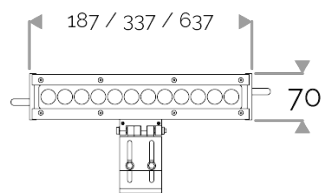

X-LINE³ - LED every 25mm - 6W to 60W - up to 6210 lm - 187 mm to 1537 mm
821-3590-HT X-LINE³ 60 230V cold white 6500K 2x15° L1537mm 30W IP66

X-LINE³ - LED every 25mm - 6W to 60W - up to 6210 lm - 187 mm to 1537 mm
821-3590-HT X-LINE³ 60 230V cold white 6500K 2x15° L1537mm 30W IP66

ELECTRICAL FEATURES

230V mains connection. Integrated driver. Built-in 10 kV/5 kA surge protection. Control to be specified when ordering. Default cable length 1.5m. DMX version contains the plug and socket CONNECT SYSTEM for easy installation.

CABLES USED

Fixed version: HO7RN-F 3G1,5mm² cable: phase (brown), neutral (blue) & ground (green/yellow). Length: 150cm.

DMX version: CONNECT SYSTEM cable. Length: 50cm.

DALI version: HO7RN-F 3G1,5mm² cable: phase (brown), neutral (blue) & ground (green/yellow) + 2x0,5mm² cable: black- and red+. Length: 150cm.

MECHANICAL FEATURES

IP66, IK06. Anodized aluminium profile. Clear PMMA. Silicone gasket. Product is mounted on two anodized aluminium brackets. Delta Seal® treated stainless steel fasteners. Glare shield comes in raw aluminium with the RAL colour to be specified. Weights: 187mm: 0,9 kg. 337mm: 1,5 kg. 637mm: 2,5 kg. 937mm: 3,5 kg. 1237mm: 5 kg. 1537mm: 6 kg.