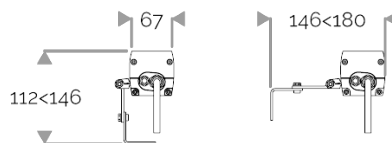

X-LINE³ - LED every 25mm - 6W to 60W - up to 6210 lm - 187 mm to 1537 mm
821-3590-HT X-LINE³ 60 230V cold white 6500K 2x15° L1537mm 30W IP66

X-LINE³ - LED every 25mm - 6W to 60W - up to 6210 lm - 187 mm to 1537 mm
821-3590-HT X-LINE³ 60 230V cold white 6500K 2x15° L1537mm 30W IP66

ELECTRICAL FEATURES

230V mains connection. Integrated driver. Built-in 10 kV/5 kA surge protection. Control to be specified when ordering. Default cable length 1.5m. DMX version contains the plug and socket CONNECT SYSTEM for easy installation.

CABLES USED

Fixed version: HO7RN-F 3G1,5mm² cable: phase (brown), neutral (blue) & ground (green/yellow). Length: 150cm.

DMX version: CONNECT SYSTEM cable. Length: 50cm.

DALI version: HO7RN-F 3G1,5mm² cable: phase (brown), neutral (blue) & ground (green/yellow) + 2x0,5mm² cable: black- and red+. Length: 150cm.

MECHANICAL FEATURES

IP66, IK06. Anodized aluminium profile. Clear PMMA. Silicone gasket. Product is mounted on two anodized aluminium brackets. Delta Seal® treated stainless steel fasteners. Glare shield comes in raw aluminium with the RAL colour to be specified. Weights: 187mm: 0,9 kg. 337mm: 1,5 kg. 637mm: 2,5 kg. 937mm: 3,5 kg. 1237mm: 5 kg. 1537mm: 6 kg.