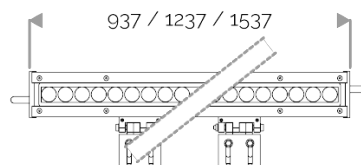

X-LINE³ - LED every 25mm - 6W to 60W - up to 6210 lm - 187 mm to 1537 mm
821-3590-HT X-LINE³ 60 230V cold white 6500K 2x15° L1537mm 30W IP66

X-LINE³ - LED every 25mm - 6W to 60W - up to 6210 lm - 187 mm to 1537 mm
821-3590-HT X-LINE³ 60 230V cold white 6500K 2x15° L1537mm 30W IP66

ELECTRICAL FEATURES

230V mains connection. Integrated driver. Built-in 10 kV/5 kA surge protection. Control to be specified when ordering. Default cable length 1.5m. DMX version contains the plug and socket CONNECT SYSTEM for easy installation.

CABLES USED

Fixed version: HO7RN-F 3G1,5mm² cable: phase (brown), neutral (blue) & ground (green/yellow). Length: 150cm.

DMX version: CONNECT SYSTEM cable. Length: 50cm.

DALI version: HO7RN-F 3G1,5mm² cable: phase (brown), neutral (blue) & ground (green/yellow) + 2x0,5mm² cable: black- and red+. Length: 150cm.

MECHANICAL FEATURES

IP66, IK06. Anodized aluminium profile. Clear PMMA. Silicone gasket. Product is mounted on two anodized aluminium brackets. Delta Seal® treated stainless steel fasteners. Glare shield comes in raw aluminium with the RAL colour to be specified. Weights: 187mm: 0,9 kg. 337mm: 1,5 kg. 637mm: 2,5 kg. 937mm: 3,5 kg. 1237mm: 5 kg. 1537mm: 6 kg.