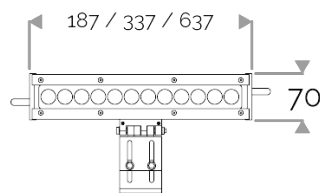

X-LINE³ - LED every 25mm - 6W to 60W - up to 6210 lm - 187 mm to 1537 mm
821-3595-HT X-LINE³ 60 230V cold white 6500K 2x22.5° L1537mm 30W IP66

X-LINE³ - LED every 25mm - 6W to 60W - up to 6210 lm - 187 mm to 1537 mm
821-3595-HT X-LINE³ 60 230V cold white 6500K 2x22.5° L1537mm 30W IP66

ELECTRICAL FEATURES

230V mains connection. Integrated driver. Built-in 10 kV/5 kA surge protection. Control to be specified when ordering. Default cable length 1.5m. DMX version contains the plug and socket CONNECT SYSTEM for easy installation.

CABLES USED

Fixed version: HO7RN-F 3G1,5mm² cable: phase (brown), neutral (blue) & ground (green/yellow). Length: 150cm.

DMX version: CONNECT SYSTEM cable. Length: 50cm.

DALI version: HO7RN-F 3G1,5mm² cable: phase (brown), neutral (blue) & ground (green/yellow) + 2x0.5mm² cable: black- and red+. Length: 150cm.

MECHANICAL FEATURES

IP66, IK06. Anodized aluminium profile. Clear PMMA. Silicone gasket. Product is mounted on two anodized aluminium brackets. Delta Seal® treated stainless steel fasteners. Glare shield comes in raw aluminium with the RAL colour to be specified. Weights: 187mm: 0,9 kg. 337mm: 1,5 kg. 637mm: 2,5 kg. 937mm: 3,5 kg. 1237mm: 5 kg. 1537mm: 6 kg.