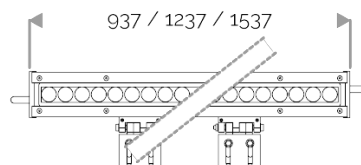

X-LINE³ - LED every 25mm - 6W to 60W - up to 6210 lm - 187 mm to 1537 mm
821-3595-HT X-LINE³ 60 230V cold white 6500K 2x22.5° L1537mm 30W IP66

X-LINE³ - LED every 25mm - 6W to 60W - up to 6210 lm - 187 mm to 1537 mm
821-3595-HT X-LINE³ 60 230V cold white 6500K 2x22.5° L1537mm 30W IP66

ELECTRICAL FEATURES

230V mains connection. Integrated driver. Built-in 10 kV/5 kA surge protection. Control to be specified when ordering. Default cable length 1.5m. DMX version contains the plug and socket CONNECT SYSTEM for easy installation.

CABLES USED

Fixed version: HO7RN-F 3G1,5mm² cable: phase (brown), neutral (blue) & ground (green/yellow). Length: 150cm.

DMX version: CONNECT SYSTEM cable. Length: 50cm.

DALI version: HO7RN-F 3G1,5mm² cable: phase (brown), neutral (blue) & ground (green/yellow) + 2x0.5mm² cable: black- and red+. Length: 150cm.

MECHANICAL FEATURES

IP66, IK06. Anodized aluminium profile. Clear PMMA. Silicone gasket. Product is mounted on two anodized aluminium brackets. Delta Seal® treated stainless steel fasteners. Glare shield comes in raw aluminium with the RAL colour to be specified. Weights: 187mm: 0,9 kg. 337mm: 1,5 kg. 637mm: 2,5 kg. 937mm: 3,5 kg. 1237mm: 5 kg. 1537mm: 6 kg.