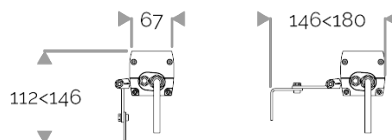

X-LINE³ - LED every 25mm - 6W to 60W - up to 6210 lm - 187 mm to 1537 mm
821-3595-HT X-LINE³ 60 230V cold white 6500K 2x22.5° L1537mm 30W IP66

X-LINE³ - LED every 25mm - 6W to 60W - up to 6210 lm - 187 mm to 1537 mm
821-3595-HT X-LINE³ 60 230V cold white 6500K 2x22.5° L1537mm 30W IP66

ELECTRICAL FEATURES

230V mains connection. Integrated driver. Built-in 10 kV/5 kA surge protection. Control to be specified when ordering. Default cable length 1.5m. DMX version contains the plug and socket CONNECT SYSTEM for easy installation.

CABLES USED

Fixed version: HO7RN-F 3G1,5mm² cable: phase (brown), neutral (blue) & ground (green/yellow). Length: 150cm.

DMX version: CONNECT SYSTEM cable. Length: 50cm.

DALI version: HO7RN-F 3G1,5mm² cable: phase (brown), neutral (blue) & ground (green/yellow) + 2x0.5mm² cable: black- and red+. Length: 150cm.

MECHANICAL FEATURES

IP66, IK06. Anodized aluminium profile. Clear PMMA. Silicone gasket. Product is mounted on two anodized aluminium brackets. Delta Seal® treated stainless steel fasteners. Glare shield comes in raw aluminium with the RAL colour to be specified. Weights: 187mm: 0,9 kg. 337mm: 1,5 kg. 637mm: 2,5 kg. 937mm: 3,5 kg. 1237mm: 5 kg. 1537mm: 6 kg.