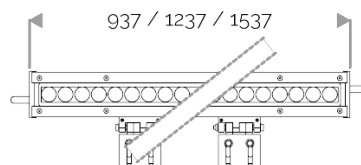

**X-LINE<sup>3</sup> - LED every 25mm - 6W to 60W - up to 6210 lm - 187 mm to 1537 mm**  
**821-3600-HT X-LINE<sup>3</sup> 60 230V cold white 6500K 50x10° L1537mm 30W IP66**

## X-LINE<sup>3</sup> - LED every 25mm - 6W to 60W - up to 6210 lm - 187 mm to 1537 mm

#### MECHANICAL FEATURES

IP66, IK06. Anodized aluminium profile. Clear PMMA. Silicone gasket. Product is mounted on two anodized aluminium brackets. Delta Seal® treated stainless steel fasteners. Glare shield comes in raw aluminium with the RAL colour to be specified. Weights: 187mm: 0,9 kg. 337mm: 1,5 kg. 637mm: 2,5 kg. 937mm: 3,5 kg. 1237mm: 5 kg. 1537mm: 6 kg.