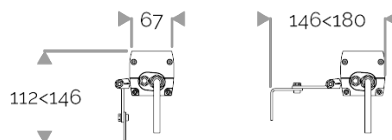

**X-LINE<sup>3</sup> - LED every 25mm - 6W to 60W - up to 6210 lm - 187 mm to 1537 mm**  
**821-3600-HT X-LINE<sup>3</sup> 60 230V cold white 6500K 50x10° L1537mm 30W IP66**

## X-LINE<sup>3</sup> - LED every 25mm - 6W to 60W - up to 6210 lm - 187 mm to 1537 mm

#### CABLES USED

Fixed version: HO7RN-F 3G1,5mm<sup>2</sup> cable: phase (brown), neutral (blue) & ground (green/yellow). Length: 150cm.

DMX version: CONNECT SYSTEM cable. Length: 50cm.

DALI version: HO7RN-F 3G1,5mm<sup>2</sup> cable: phase (brown), neutral (blue) & ground (green/yellow) + 2x0,5mm<sup>2</sup> cable: black- and red+. Length: 150cm.

#### MECHANICAL FEATURES

IP66, IK06. Anodized aluminium profile. Clear PMMA. Silicone gasket. Product is mounted on two anodized aluminium brackets. Delta Seal® treated stainless steel fasteners. Glare shield comes in raw aluminium with the RAL colour to be specified. Weights: 187mm: 0,9 kg. 337mm: 1,5 kg. 637mm: 2,5 kg. 937mm: 3,5 kg. 1237mm: 5 kg. 1537mm: 6 kg.