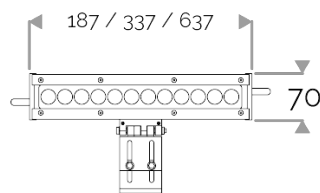

**X-LINE<sup>3</sup> - LED every 25mm - 6W to 60W - up to 6210 lm - 187 mm to 1537 mm**  
**821-3600-HT X-LINE<sup>3</sup> 60 230V cold white 6500K 50x10° L1537mm 30W IP66**

## X-LINE<sup>3</sup> - LED every 25mm - 6W to 60W - up to 6210 lm - 187 mm to 1537 mm

#### MECHANICAL FEATURES

IP66, IK06. Anodized aluminium profile. Clear PMMA. Silicone gasket. Product is mounted on two anodized aluminium brackets. Delta Seal® treated stainless steel fasteners. Glare shield comes in raw aluminium with the RAL colour to be specified. Weights: 187mm: 0,9 kg. 337mm: 1,5 kg. 637mm: 2,5 kg. 937mm: 3,5 kg. 1237mm: 5 kg. 1537mm: 6 kg.