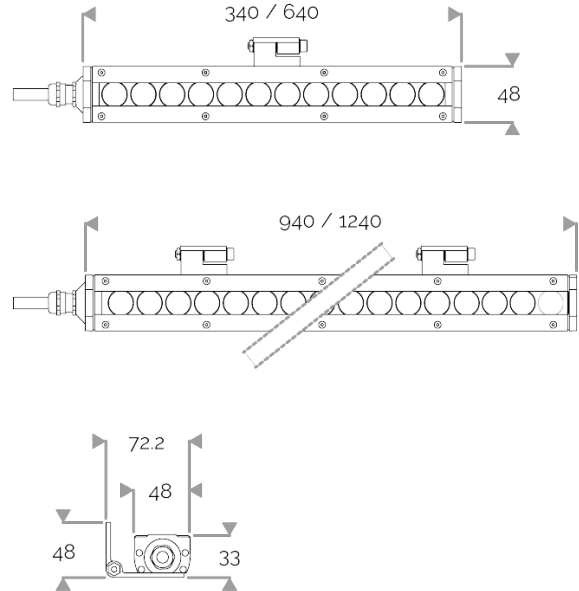

**X-LINE MINI - LED every 25mm**  
**820-2455 X-LINE MINI 24 700mA red 47x8° L640mm 18W IP66**

**APPLICATION**  
 High-power LED luminaire for architectural outdoor lighting. DO NOT RECESS.  
 Backlight or accentuation light for use on cornices, rooves, diffused surfaces, walls, columns etc...

**LIGHTING FEATURES**  
 CRI70. High-power LED luminaire. LED spacing 1 LED every 25 mm. Monochrome version, RGB MIX or WHITE MIX.

**ELECTRICAL FEATURES**  
 Luminaires are wired in series with a 700mA power supply + 10 kV/5 kA surge protector. Control is to be specified when ordering. Default cable length 1.5m.

**MECHANICAL FEATURES**  
 IP66, IK07. Anodized aluminium profile. Clear PMMA. Silicone gasket. Delta Seal® treated stainless steel fasteners. Glare shield comes in raw aluminium with the RAL colour to be specified.  
 Weights: 340mm: 0,75 kg. 640mm: 1,4 kg. 940mm: 2 kg. 1240mm: 2,5 kg.