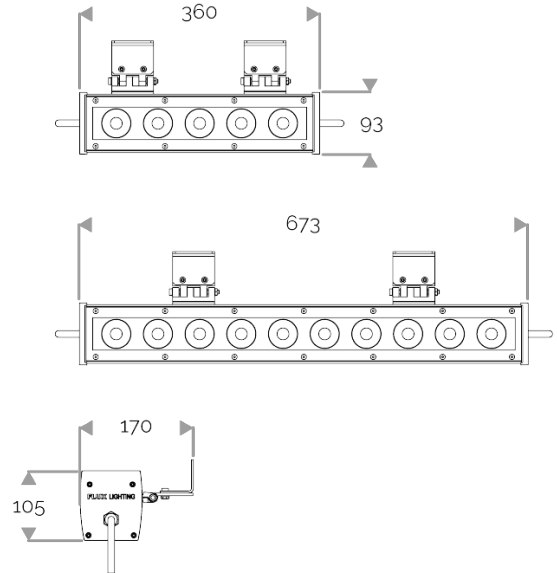

X-LINE QUATTRO - Custom colours

823-0570 X-LINE QUATTRO 10 230V DMX WHITE MIX 2x11° L673mm 58W IP66

X-LINE QUATTRO - Custom colours

823-0570 X-LINE QUATTRO 10 230V DMX WHITE MIX 2x11° L673mm 58W IP66

APPLICATION

ELECTRICAL FEATURES

CONNECT SYSTEM for reliable and fast installation. Integrated DMX power supply. Built-in 10 kV/5 kA surge protection.

MECHANICAL FEATURES

IP66, IK06. Anodized aluminium profile. Clear PMMA. Silicone gasket. Delta Seal® treated stainless steel fasteners.

Weights: 360mm : 3,8 kg. 673mm : 7 kg.

WARRANTY

5-year warranty: on LED module and driver (see the FLUX conditions).

Lifetime: 60 000 hours L80 B10

LUMEN DATA

Lumen nominal total (lm)	6184
Lumen nominal total warm white 2700K (lm)	1445
Lumen nominal total warm white 3000K (lm)	1445
Lumen nominal total neutral white 4000K (lm)	1647
Lumen nominal total cold white 6500K (lm)	1647
lm/W LED total	102,4
lm/W LED warm white 2700K	95,7
lm/W LED warm white 3000K	95,7
lm/W LED neutral white 4000K	109,1
lm/W LED cold white 6500K	109,1
Qty LED	10
Ta max.	30°C
Tj (at 25°C)	85°C

INRUSH CURRENT

Inrush Current (A)	70
Inrush Current Time (µs)	435

POWER

Product Led Power (W)	60,4
Product Power (W)	72,2