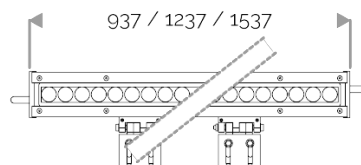

X-LINE³ - LED every 25mm

821-3275 X-LINE³ 48 230V warm white 3000K 50x10° L1237mm 48W IP66

X-LINE³ - LED every 25mm

821-3275 X-LINE³ 48 230V warm white 3000K 50x10° L1237mm 48W IP66

APPLICATION

High-power LED luminaire for outdoor lighting. DO NOT RECESS.
Backlight or accentuation light for use on cornices, rooves, diffused surfaces, walls, columns etc...

LIGHTING FEATURES

CRI70. High-power LED luminaire. Monochrome version, RGB MIX or WHITE MIX.

ELECTRICAL FEATURES

230V mains connection. Integrated driver. Built-in 10 kV/5 kA surge protection. Control to be specified when ordering. Default cable length 1.5m. DMX version contains the plug and socket CONNECT SYSTEM for easy installation.

MECHANICAL FEATURES

IP66, IK06. Anodized aluminium profile. Clear PMMA. Silicone gasket. Product is mounted on two anodized aluminium brackets. Delta Seal® treated stainless steel fasteners. Glare shield comes in raw aluminium with the RAL colour to be specified.
Weights: 187mm: 0,9 kg. 337mm: 1,5 kg. 637mm: 2,5 kg. 937mm: 3,5 kg. 1237mm: 5 kg. 1537mm: 6 kg.