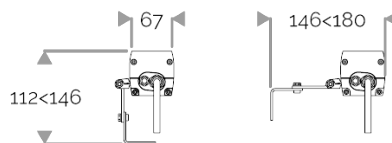

X-LINE³ - LED every 25mm

821-3275 X-LINE³ 48 230V warm white 3000K 50x10° L1237mm 48W IP66

X-LINE³ - LED every 25mm

821-3275 X-LINE³ 48 230V warm white 3000K 50x10° L1237mm 48W IP66

APPLICATION

High-power LED luminaire for outdoor lighting. DO NOT RECESS.
Backlight or accentuation light for use on cornices, rooves, diffused surfaces, walls, columns etc...

LIGHTING FEATURES

CRI70. High-power LED luminaire. Monochrome version, RGB MIX or WHITE MIX.

ELECTRICAL FEATURES

230V mains connection. Integrated driver. Built-in 10 kV/5 kA surge protection. Control to be specified when ordering. Default cable length 1.5m. DMX version contains the plug and socket CONNECT SYSTEM for easy installation.

MECHANICAL FEATURES

IP66, IK06. Anodized aluminium profile. Clear PMMA. Silicone gasket. Product is mounted on two anodized aluminium brackets. Delta Seal® treated stainless steel fasteners. Glare shield comes in raw aluminium with the RAL colour to be specified.
Weights: 187mm: 0,9 kg. 337mm: 1,5 kg. 637mm: 2,5 kg. 937mm: 3,5 kg. 1237mm: 5 kg. 1537mm: 6 kg.