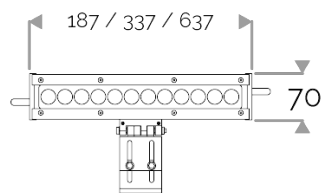

X-LINE³ - LED every 25mm

821-3275 X-LINE³ 48 230V warm white 3000K 50x10° L1237mm 48W IP66

X-LINE³ - LED every 25mm

821-3275 X-LINE³ 48 230V warm white 3000K 50x10° L1237mm 48W IP66

APPLICATION

High-power LED luminaire for outdoor lighting. DO NOT RECESS.
Backlight or accentuation light for use on cornices, rooves, diffused surfaces, walls, columns etc...

LIGHTING FEATURES

CRI70. High-power LED luminaire. Monochrome version, RGB MIX or WHITE MIX.

ELECTRICAL FEATURES

230V mains connection. Integrated driver. Built-in 10 kV/5 kA surge protection. Control to be specified when ordering. Default cable length 1.5m. DMX version contains the plug and socket CONNECT SYSTEM for easy installation.

MECHANICAL FEATURES

IP66, IK06. Anodized aluminium profile. Clear PMMA. Silicone gasket. Product is mounted on two anodized aluminium brackets. Delta Seal® treated stainless steel fasteners. Glare shield comes in raw aluminium with the RAL colour to be specified.
Weights: 187mm: 0,9 kg. 337mm: 1,5 kg. 637mm: 2,5 kg. 937mm: 3,5 kg. 1237mm: 5 kg. 1537mm: 6 kg.