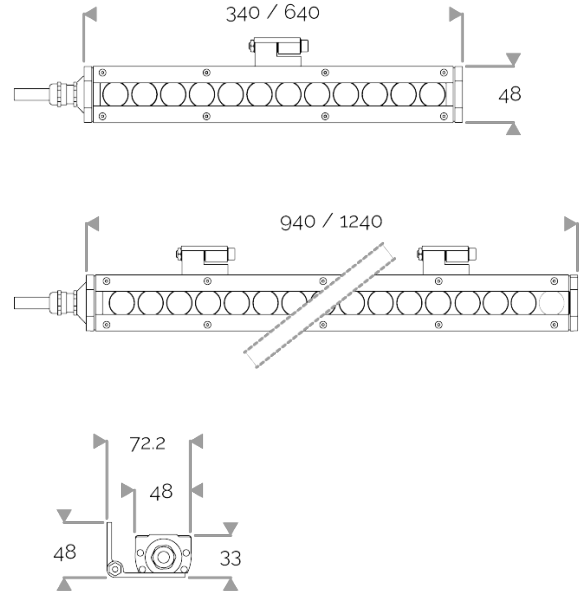

X-LINE MINI - LED every 25mm

820-2315 X-LINE MINI 12 700mA cold white 6500K 2x10° L340mm 12W IP66

APPLICATION

High-power LED luminaire for architectural outdoor lighting. DO NOT RECESS.
Backlight or accentuation light for use on cornices, rooves, diffused surfaces, walls, columns etc...

LIGHTING FEATURES

CRI70. High-power LED luminaire. LED spacing 1 LED every 25 mm. Monochrome version, RGB MIX or WHITE MIX.

ELECTRICAL FEATURES

Luminaires are wired in series with a 700mA power supply + 10 kV/5 kA surge protector. Control is to be specified when ordering. Default cable length 1.5m.

MECHANICAL FEATURES

IP66, IK07. Anodized aluminium profile. Clear PMMA. Silicone gasket. Delta Seal® treated stainless steel fasteners. Glare shield comes in raw aluminium with the RAL colour to be specified.
Weights: 340mm: 0,75 kg. 640mm: 1,4 kg. 940mm: 2 kg. 1240mm: 2,5 kg.

POWER

Product Led Power (W)	12,1
-----------------------	------