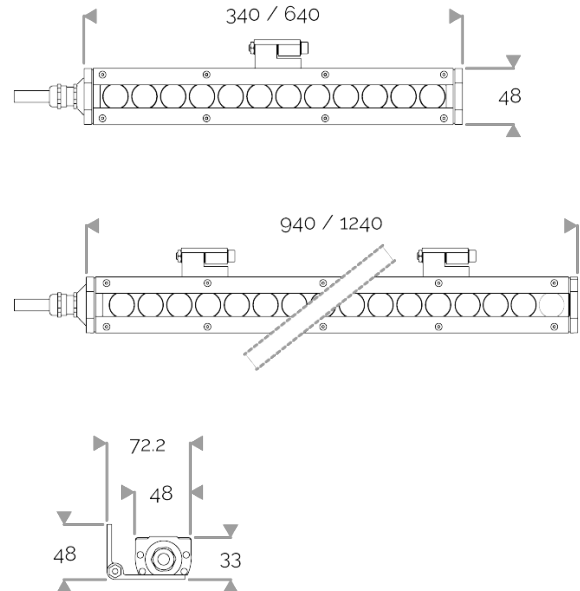

## X-LINE MINI - LED every 25mm

820-2330 X-LINE MINI 12 700mA cold white 6500K 47x8° L340mm 12W IP66

### LIGHTING FEATURES

CRI70. High-power LED luminaire. LED spacing 1 LED every 25 mm. Monochrome version, RGB MIX or WHITE MIX.

### ELECTRICAL FEATURES

Luminaires are wired in series with a 700mA power supply + 10 kV/5 kA surge protector. Control is to be specified when ordering. Default cable length 1.5m.

### MECHANICAL FEATURES

IP66, IK07. Anodized aluminium profile. Clear PMMA. Silicone gasket. Delta Seal® treated stainless steel fasteners. Glare shield comes in raw aluminium with the RAL colour to be specified.  
Weights: 340mm: 0,75 kg. 640mm: 1,4 kg. 940mm: 2 kg. 1240mm: 2,5 kg.