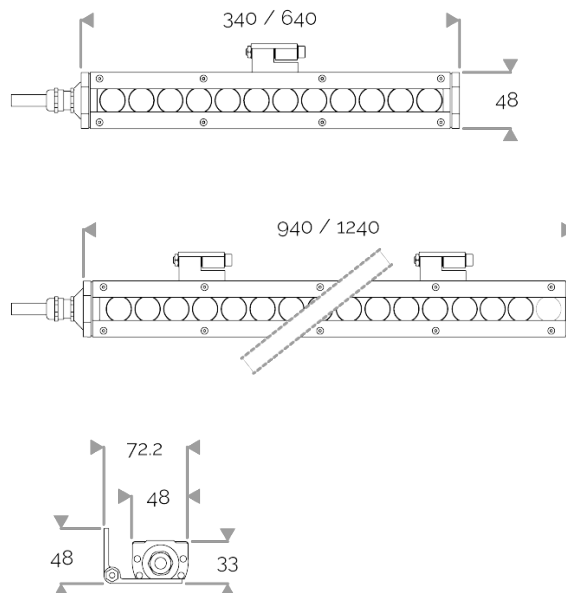

X-LINE MINI - LED every 25mm

820-2335 X-LINE MINI 24 700mA cold white 6500K 2x5° L640mm 24W IP66

APPLICATION

High-power LED luminaire for architectural outdoor lighting. DO NOT RECESS.
Backlight or accentuation light for use on cornices, rooves, diffused surfaces, walls, columns etc...

LIGHTING FEATURES

CRI70. High-power LED luminaire. LED spacing 1 LED every 25 mm. Monochrome version, RGB MIX or WHITE MIX.

ELECTRICAL FEATURES

Luminaires are wired in series with a 700mA power supply + 10 kV/5 kA surge protector. Control is to be specified when ordering. Default cable length 1.5m.

MECHANICAL FEATURES

IP66, IK07. Anodized aluminium profile. Clear PMMA. Silicone gasket. Delta Seal® treated stainless steel fasteners. Glare shield comes in raw aluminium with the RAL colour to be specified.
Weights: 340mm: 0,75 kg. 640mm: 1,4 kg. 940mm: 2 kg. 1240mm: 2,5 kg.

POWER

Product Led Power (W)	24,2
-----------------------	------