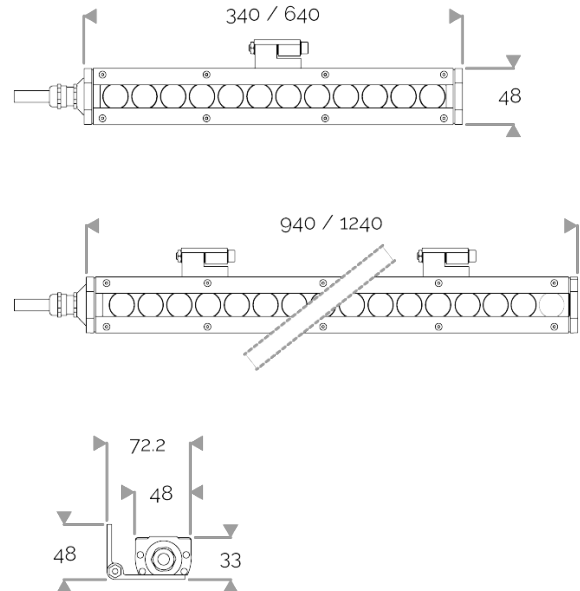

X-LINE MINI - LED every 25mm

820-2340 X-LINE MINI 24 700mA cold white 6500K 2x10° L640mm 24W IP66

APPLICATION

High-power LED luminaire for architectural outdoor lighting. DO NOT RECESS.
Backlight or accentuation light for use on cornices, rooves, diffused surfaces, walls, columns etc...

LIGHTING FEATURES

CRI70. High-power LED luminaire. LED spacing 1 LED every 25 mm. Monochrome version, RGB MIX or WHITE MIX.

ELECTRICAL FEATURES

Luminaires are wired in series with a 700mA power supply + 10 kV/5 kA surge protector. Control is to be specified when ordering. Default cable length 1.5m.

MECHANICAL FEATURES

IP66, IK07. Anodized aluminium profile. Clear PMMA. Silicone gasket. Delta Seal® treated stainless steel fasteners. Glare shield comes in raw aluminium with the RAL colour to be specified.
Weights: 340mm: 0,75 kg. 640mm: 1,4 kg. 940mm: 2 kg. 1240mm: 2,5 kg.

POWER

Product Led Power (W)	24,2
-----------------------	------